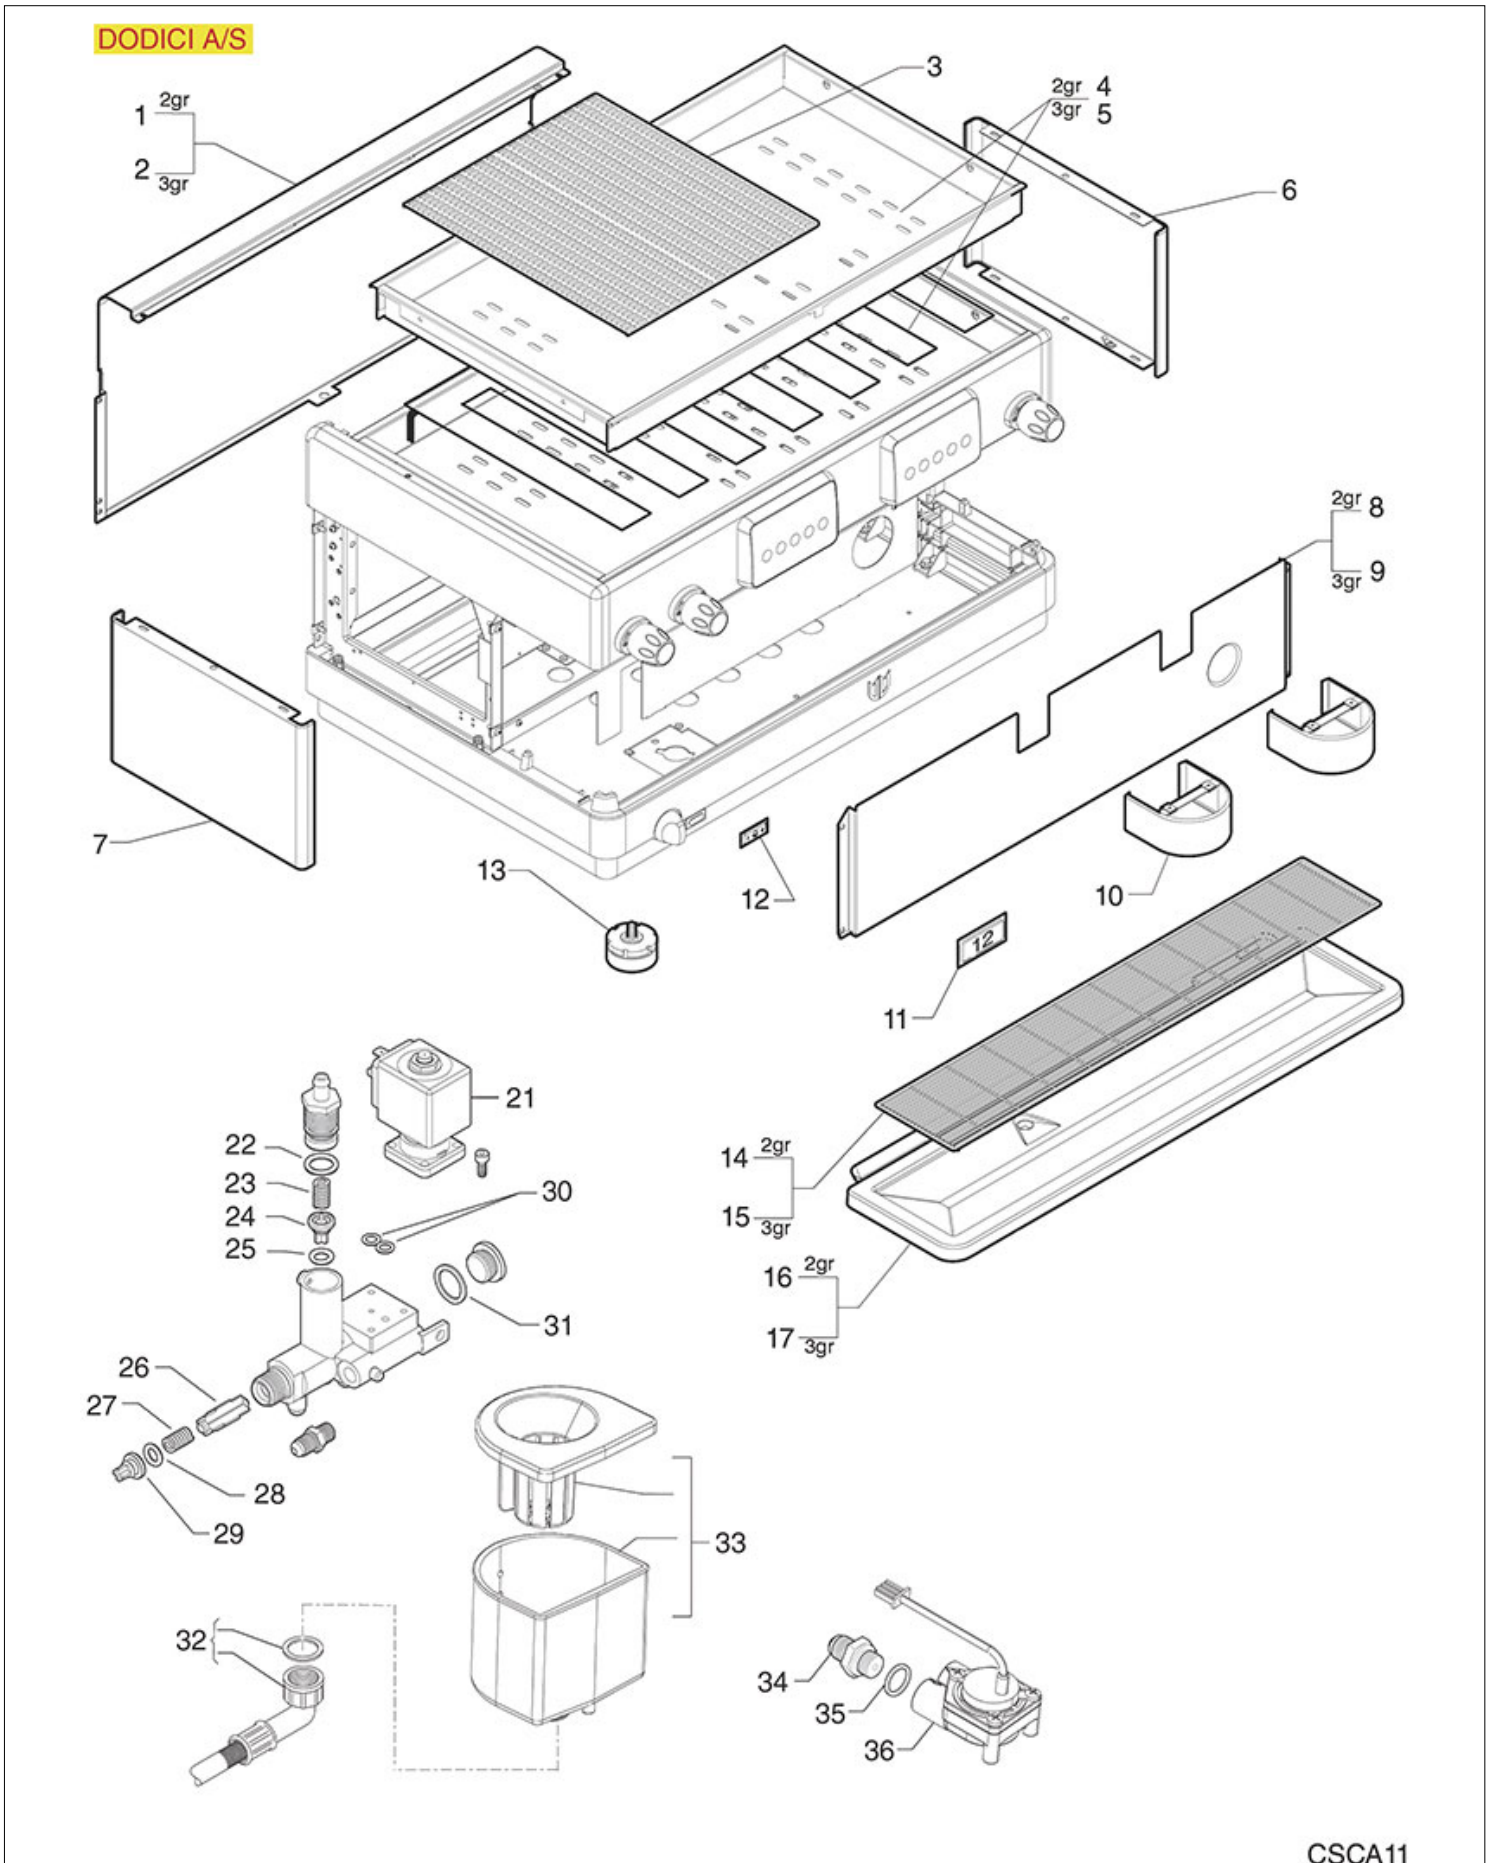

DODICI BODIES AND HYDRAULIC SYSTEM

CASADIO

Position	LF code no.	Description
3	1185035	CUP WARMING GRID
3	1185702	WHITE CUP WARMING GRID
13	1313016	FOOT $\varnothing$ 60 mm M10 H=30+40 mm
14	5039437	CUP SUPPORT GRID ST/STEEL 2 GROUPS
21	1120192	2-WAY SOLENOID VALVE LUCIFER 220/240V
22	3060608	O-RING O3050 EPDM
24	1523066	CHECK VALVE
25	1786197	O-RING 03030 GREEN VITON
28	1786197	O-RING 03030 GREEN VITON
29	1523066	CHECK VALVE
30	1186966	GASKET ORM 0057-19 VITON GREEN
31	1186957	FLAT GASKET TEFLON $\varnothing$ 22x17x1,5 mm
32	1449876	DRAIN PIPE $\varnothing$ 3/4" F 2000 mm
33	1527037	DRAIN TANK
35	1186950	O-RING 02043 VITON GREEN
36	1455058	VOLUMETRIC FLOWMETER DIGMESA