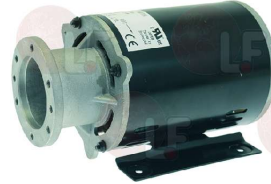

CASADIO 530298120

1240295 MOTOR SMA WITH FLANGE 150W UL
model YSC102/6-4
power 150W 220/240V 50/60Hz
capacitor 10 µf - 1370RPM
for volumetric pump
for Coffee machine (CASADIO) DIECIA - DIECIS
for Coffee machine (CIMBALI) M39
for Coffee machine (FAEMA)