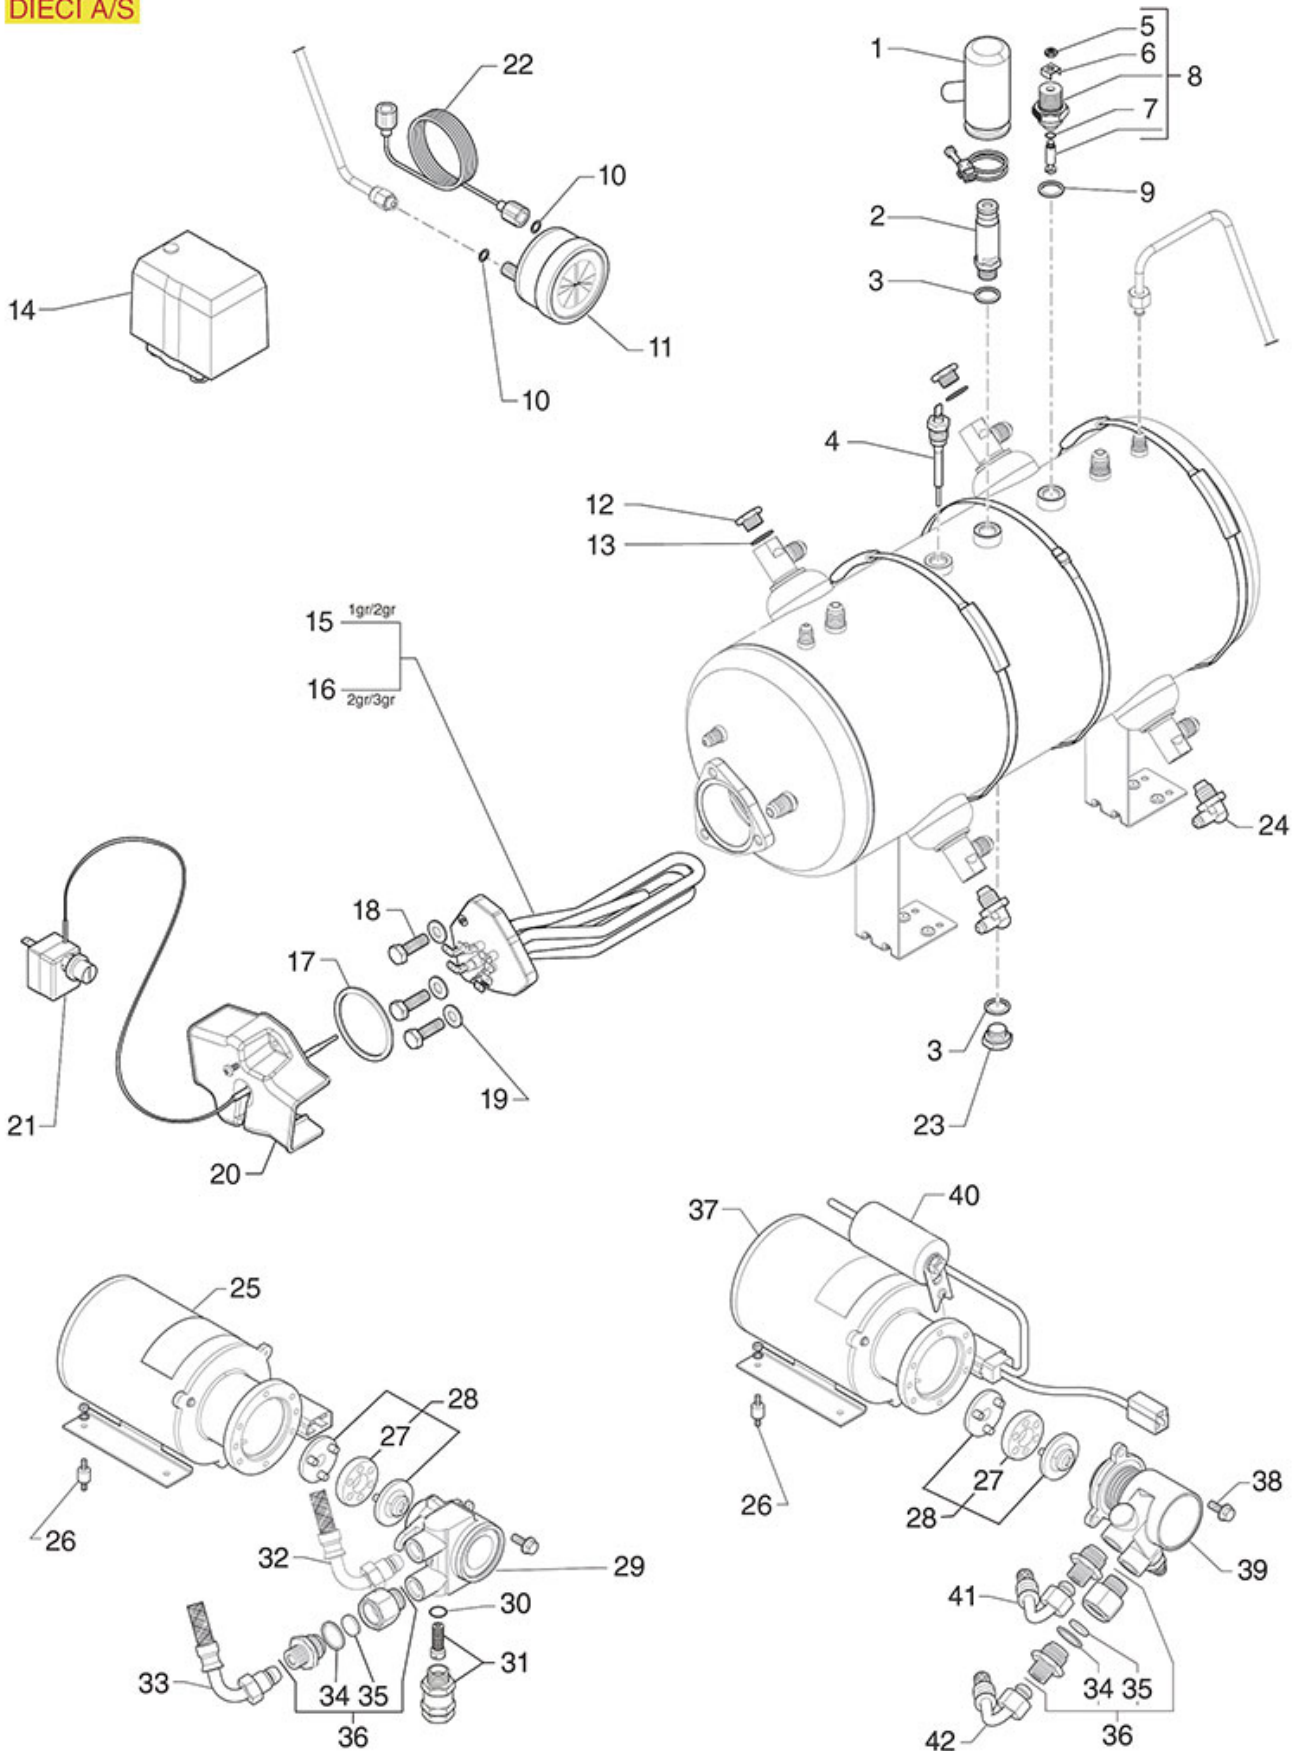

DIECI BOILER AND MOTORS

DIECI A/S

CSCA04

Positions without LF code no.: upon request

CASADIO

Position	LF code no.	Description
2	1515004	BOILER VALVE $\varnothing$ 1/4"M - 2.0 bar CE/TUV
3	1786166	TEFLON FLAT GASKET $\varnothing$ 18x14x1.5 mm
4	1341038	LEVEL PROBE $\varnothing$ 1/4"M-113 mm
5	1348813	HEXAGONAL NORM.NUT M4 ST.STEEL UNI 5588
7	1186362	"O" RING 02021 EPDM
8	1523538	BOILER VALVE $\varnothing$ 1/4"M
9	1786166	TEFLON FLAT GASKET $\varnothing$ 18x14x1.5 mm
10	1186974	FLAT TEFLON GASKET $\varnothing$ 8.5x4.5x1.5 mm
11	1245047	BOILER-PUMP PRESSURE GAUGE $\varnothing$ 62 mm
13	1186619	COPPER FLAT GASKET $\varnothing$ 18x14x1.5 mm
14	1320803	PRESSURE SWITCH P303T02 3-POLES 20A 1/4"
15	1755236	HEATING ELEMENT 2700W 220V
16	1755235	HEATING ELEMENT 5400/6430W 220/400V
17	1186607	FLAT CARBO GASKET $\varnothing$ 57.8x50x3 mm
18	1184008	S/S SCREW M8x25 T.E.M8x25UNI5739DIN24017
21	5047881	SINGLE-PHASE THERMOSTAT 170°C
25	1240295	MOTOR SMA WITH FLANGE 150W UL
27	1191002	RUBBER COUPLING $\varnothing$ 41.5 mm
28	1191003	COMPLETE METAL COUPLING
29	1330018	ROTARY VANE PUMP CIMBALI/FAEMA $\varnothing$ 3/8"
29	1330031	ROTARY VANE PUMP CIMBALI/FAEMA $\varnothing$ 3/8"
34	1186969	FLAT GASKET TEFLON $\varnothing$ 25x21x1,5 mm
35	1160068	WATER FILTER $\varnothing$ 18 mm
36	1160700	FITTING WITH FILTER $\varnothing$ 3/8"Mx3/8"M
37	1240296	MOTOR SMA WITH FLANGE 150W
38	3528112	S/S SCREW T.E. M6x16 UNI 5739 DIN 24017
39	1330017	ROTARY VANE PUMP PROCON $\varnothing$ 3/8"
40	3068016	CAPACITOR μF 10 450V 50/60Hz