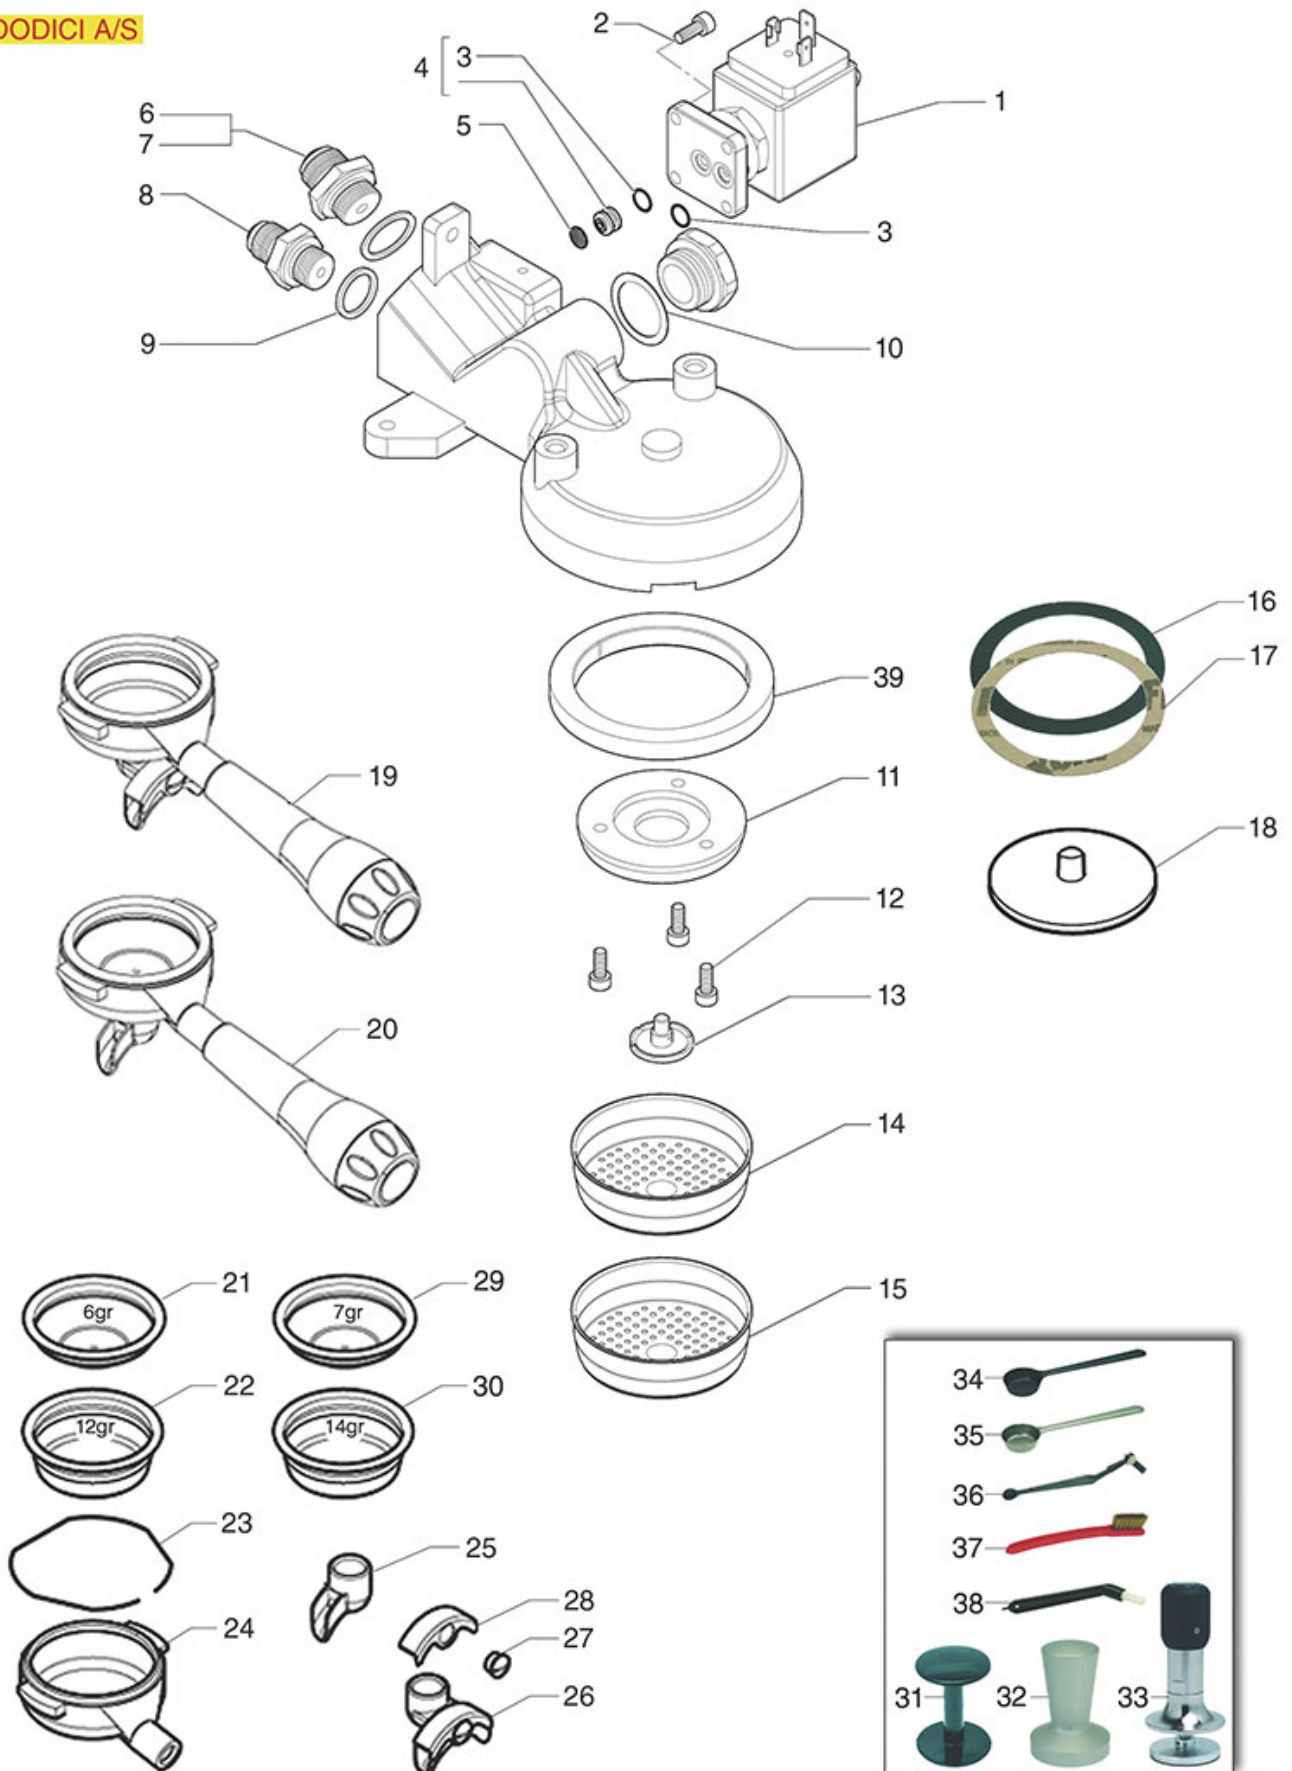

DODICI COFFEE GROUP

DODICI A/S

CSCA10

Positions without LF code no.: upon request

CASADIO

Position	LF code no.	Description
1	1120330	3-WAY SOLENOID VALVE LUCIFER 240V 50Hz
2	1455034	S/S SCREW T.C.C.E.I M4x10 UNI 5931
3	1186966	GASKET ORM 0057-19 VITON GREEN
5	1160011	WATER FILTER ø 9 mm
9	1186619	COPPER FLAT GASKET ø 18x14x1.5 mm
10	1186248	TEFLON FLAT GASKET ø 27x20x1 mm
11	1086003	SHOWER HOLDER DIFFUSER
12	1455034	S/S SCREW T.C.C.E.I M4x10 UNI 5931
13	1510004	ASSEMBLY SPRINKLER ø 21 mm M5x1
14	1081016	SHOWER SCREEN ø 60 mm
15	1081116	SHOWER SCREEN ø 60 mm
15	1081516	SHOWER ø 60 mm
16	1190002	RUBBER SEAL ø 73x59x1 mm EPDM
17	1190001	PAPER SEAL ø 73x59x0.8 mm
18	1160293	MEMBRANE BLIND FILTER
19	1165097	COMPLETE FILTER HOLDER 2 CUPS CASADIO
20	1165096	COMPLETE FILTER HOLDER 1 CUP CASADIO
21	1160251	1 CUP FILTER 6 g
22	1160252	2-CUP FILTER 12 GRAMS
23	1250101	FILTER BLOCKING SPRING ø 1,00 mm INOX
24	1165065	FILTER HOLDER CIMBALI/FAEMA
25	1022100	SINGLE SPOUT M16
26	1022521	LONG DOUBLE SPOUT ø 3/8"
27	1160559	CHROME PLATED SCREW FOR SPOUT
29	1160335	1 CUP FILTER 7 g
30	1160337	2-CUP FILTER 14 GRAMS
31	1385000	NYLON TAMPER ø 50/52 mm
31	1385002	NYLON COFFEE TAMPER ø 50/57 mm
32	1385053	ANODISED ALUMINUM TAMPER ø 58 mm
32	1385054	ANODISED ALUMINUM TAMPER ø 53 mm
33	1385600	DYNAMOMETRIC MANUAL COFFEE TAMPER ø 57mm
33	1385601	DYNAMOMETRIC MANUAL TAMPER ø 52 mm
34	1069001	PLASTIC MEASURING SPOON 20 ml
35	1069002	STAINLESS STEEL MEASURING SPOON 20 ml
36	1384003	BLACK SHOWER CLEANING BRUSH
37	1384002	BRUSH FOR MAINTENANCE
38	1384001	BRUSH FOR COFFEE SHOWER
39	1186721	FILTER HOLDER GASKET ø 74x57.5x8 mm