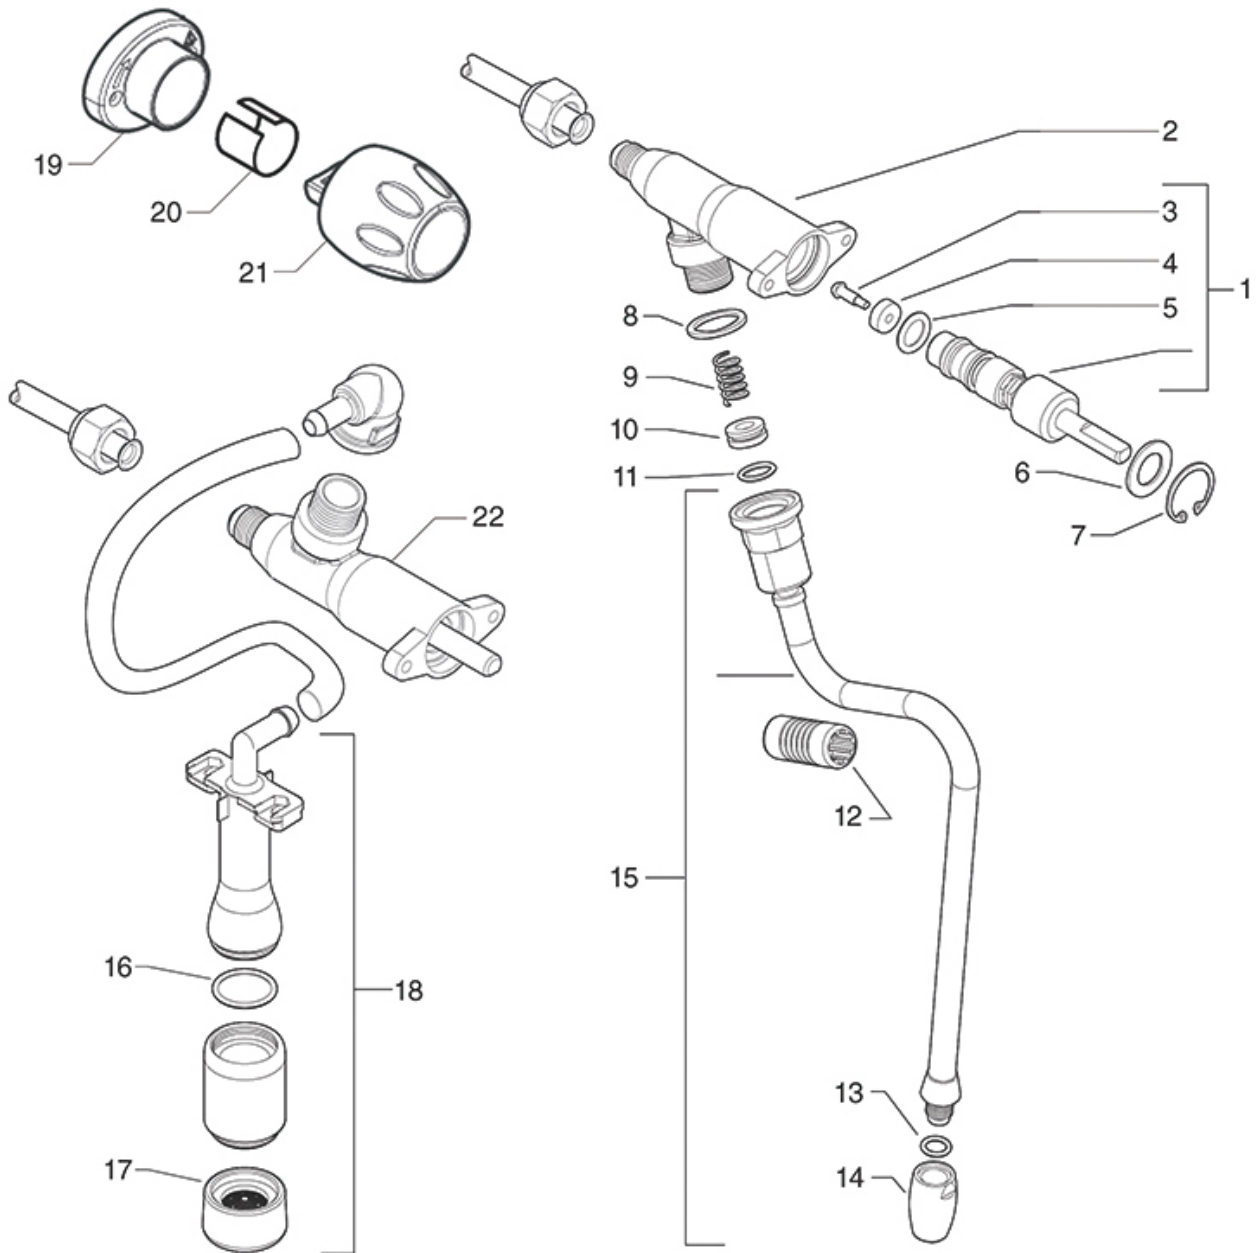

DIECI WATER/STEAM TAP

DIECI A/S

 0+100°C 50	 0+100°C 51	 INOX 18/10	---	100	 INOX 18/10	0,20L 2 cups	200	 INOX 18/10	---	300	 INOX 18/10	0,25L 2 cups	400
			---	101		0,30L 3 cups	201		---	301		0,35L 3 cups	401
			---	102		0,45L 4 cups	202		---	302		0,50L 4 cups	402
			0,60L 6 cups	103		0,60L 6 cups	203		0,60L 6 cups	303		0,75L 6 cups	403
			0,70L 9 cups	104		0,70L 9 cups	204		1,00L 10 cups	304		1,00L 10 cups	404
			1,10L 12 cups	105		1,10L 12 cups	205		1,50L 12 cups	305		1,50L 13 cups	405
			---	106		---	206		2,00L 15 cups	306		---	406