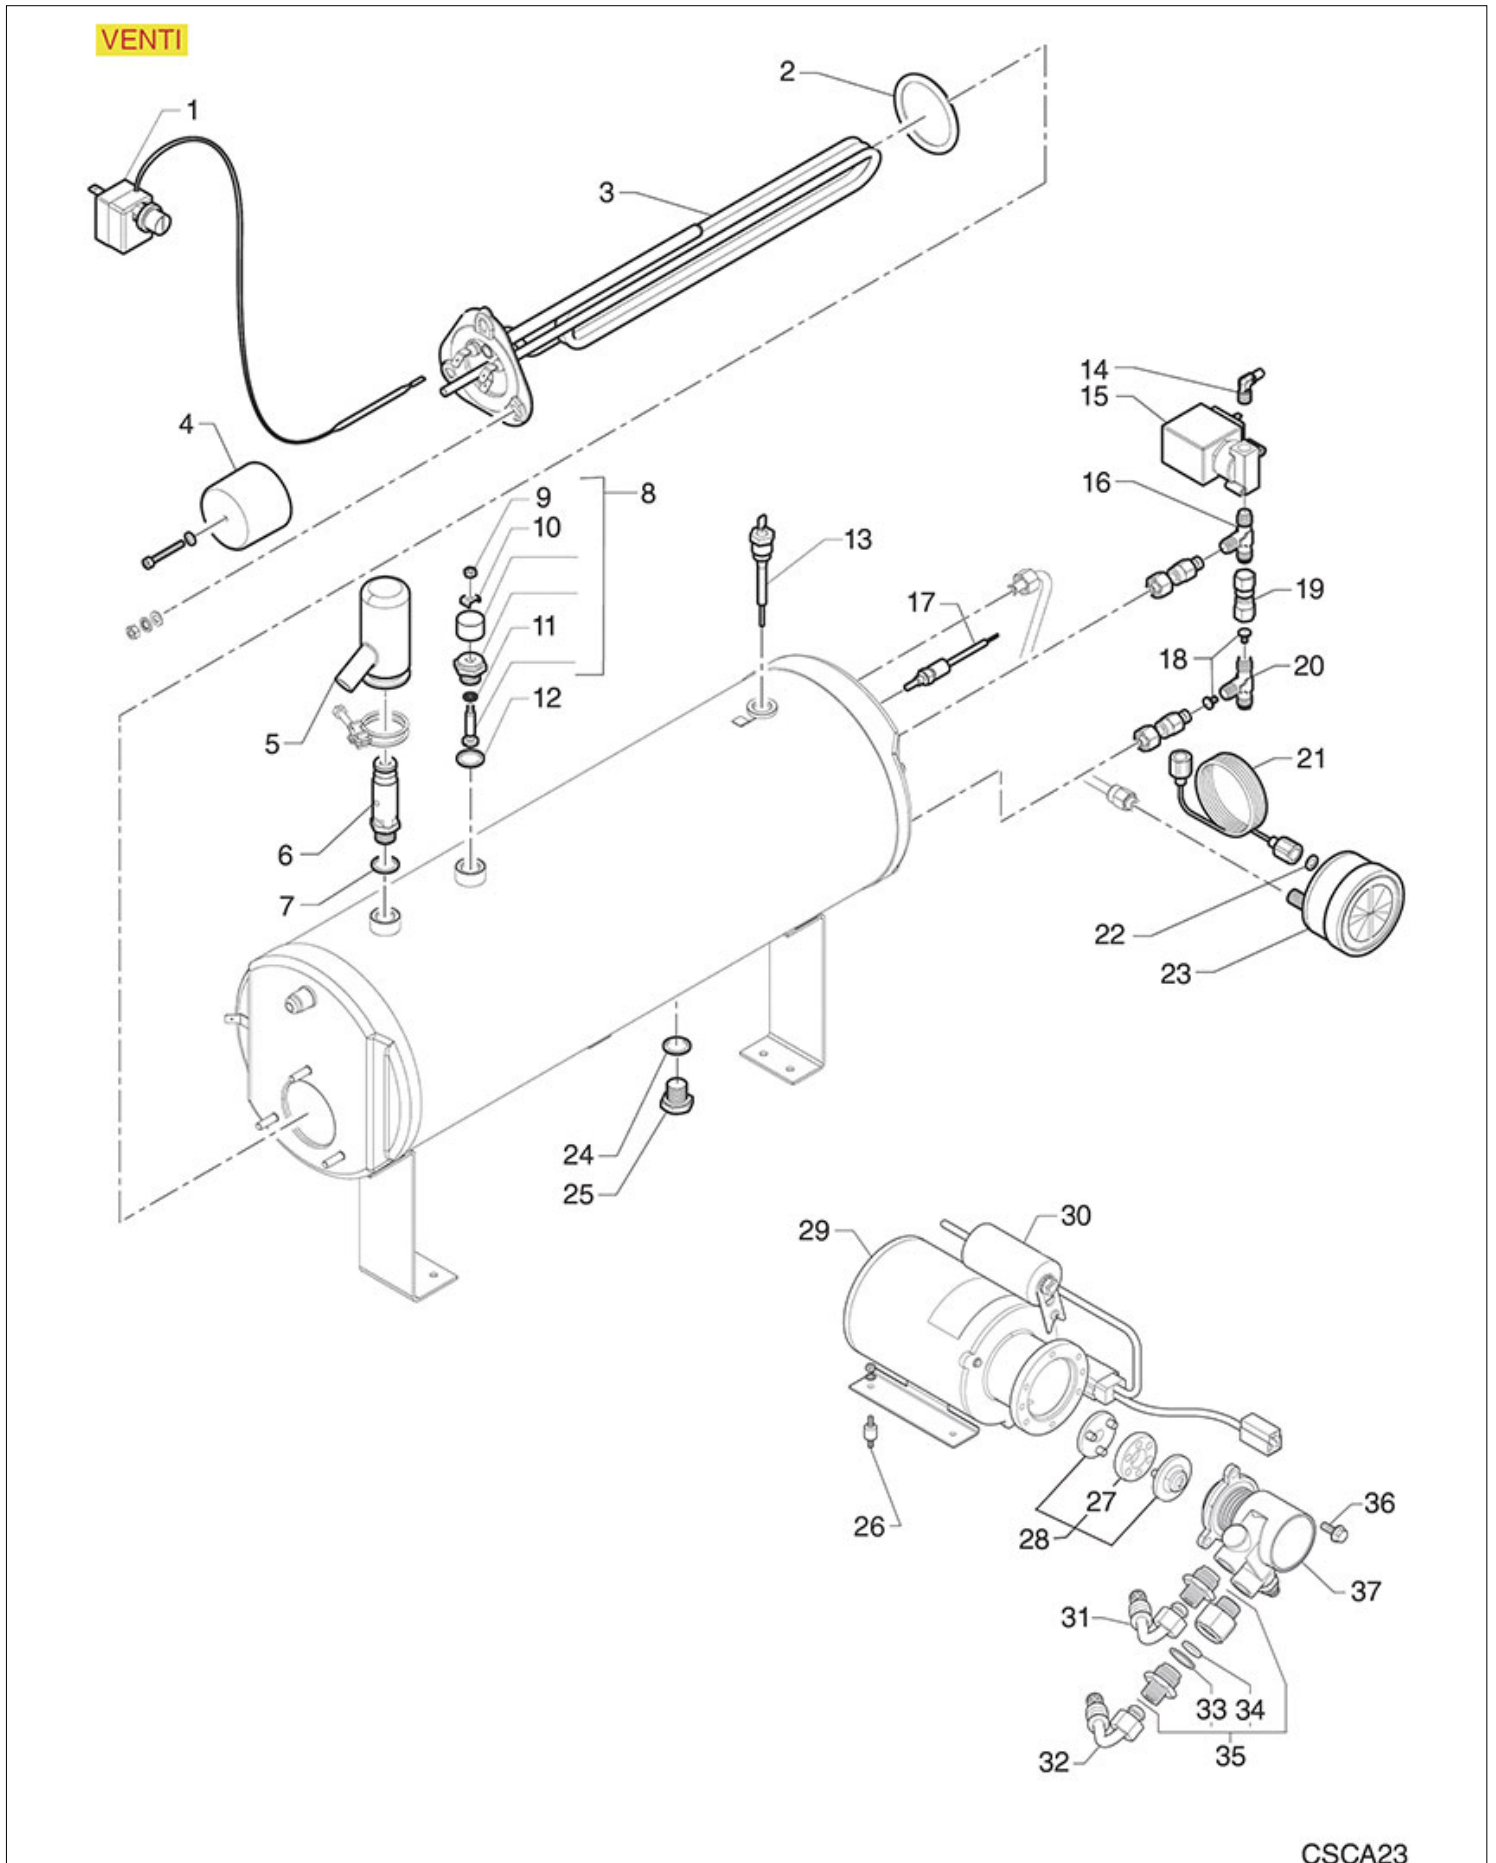

VENTI BOILER AND MOTOR

CASADIO

Position	LF code no.	Description
1	5047881	SINGLE-PHASE THERMOSTAT 170°C
2	3186013	O-RING GASKET 06187 EPDM $\varnothing$ 58 mm
3	1755234	HEATING ELEMENT 2700W 230V
6	1515004	BOILER VALVE $\varnothing$ 1/4"M - 2.0 bar CE/TUV
7	1786166	TEFLON FLAT GASKET $\varnothing$ 18x14x1.5 mm
8	1523538	BOILER VALVE $\varnothing$ 1/4"M
9	1348813	HEXAGONAL NORM.NUT M4 ST.STEEL UNI 5588
11	1186362	"O" RING 02021 EPDM
12	1786166	TEFLON FLAT GASKET $\varnothing$ 18x14x1.5 mm
13	1341038	LEVEL PROBE $\varnothing$ 1/4"M-113 mm
15	1120106	2-WAY PARKER SOLENOID VALVE $\varnothing$ 1/8" 24VDC
16	1349153	T-FITTING $\varnothing$ 1/4"M-1/4"M-1/4"M
17	1397042	TEMPERATURE PROBE
20	3349356	NICHEL-PL.T-FITTING $\varnothing$ 1/8"M-1/8"M-1/8"M
22	1186974	FLAT TEFLON GASKET $\varnothing$ 8.5x4.5x1.5 mm
23	1245047	BOILER-PUMP PRESSURE GAUGE $\varnothing$ 62 mm
24	1786166	TEFLON FLAT GASKET $\varnothing$ 18x14x1.5 mm
27	1191002	RUBBER COUPLING $\varnothing$ 41.5 mm
28	1191003	COMPLETE METAL COUPLING
29	1240296	MOTOR SMA WITH FLANGE 150W
30	3068016	CAPACITOR μF 10 450V 50/60Hz
33	1186969	FLAT GASKET TEFLON $\varnothing$ 25x21x1,5 mm
34	1160068	WATER FILTER $\varnothing$ 18 mm
35	1160700	FITTING WITH FILTER $\varnothing$ 3/8"Mx3/8"M
36	3528112	S/S SCREW T.E. M6x16 UNI 5739 DIN 24017
37	1330017	ROTARY VANE PUMP PROCON $\varnothing$ 3/8"