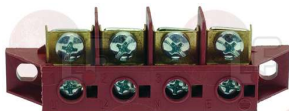

Tampers for coffee

1385602 **MANUAL DYNAMOMETRICAL TAMPER \varnothing 57 mm**
aluminium

CASADIO 900710000002

Terminal blocks

3247037 **4-POLE TERMINAL BLOCK FV173 40A 600V**
for cable max 6 mm²
operating temperature 150°C
nominal voltage 450 V