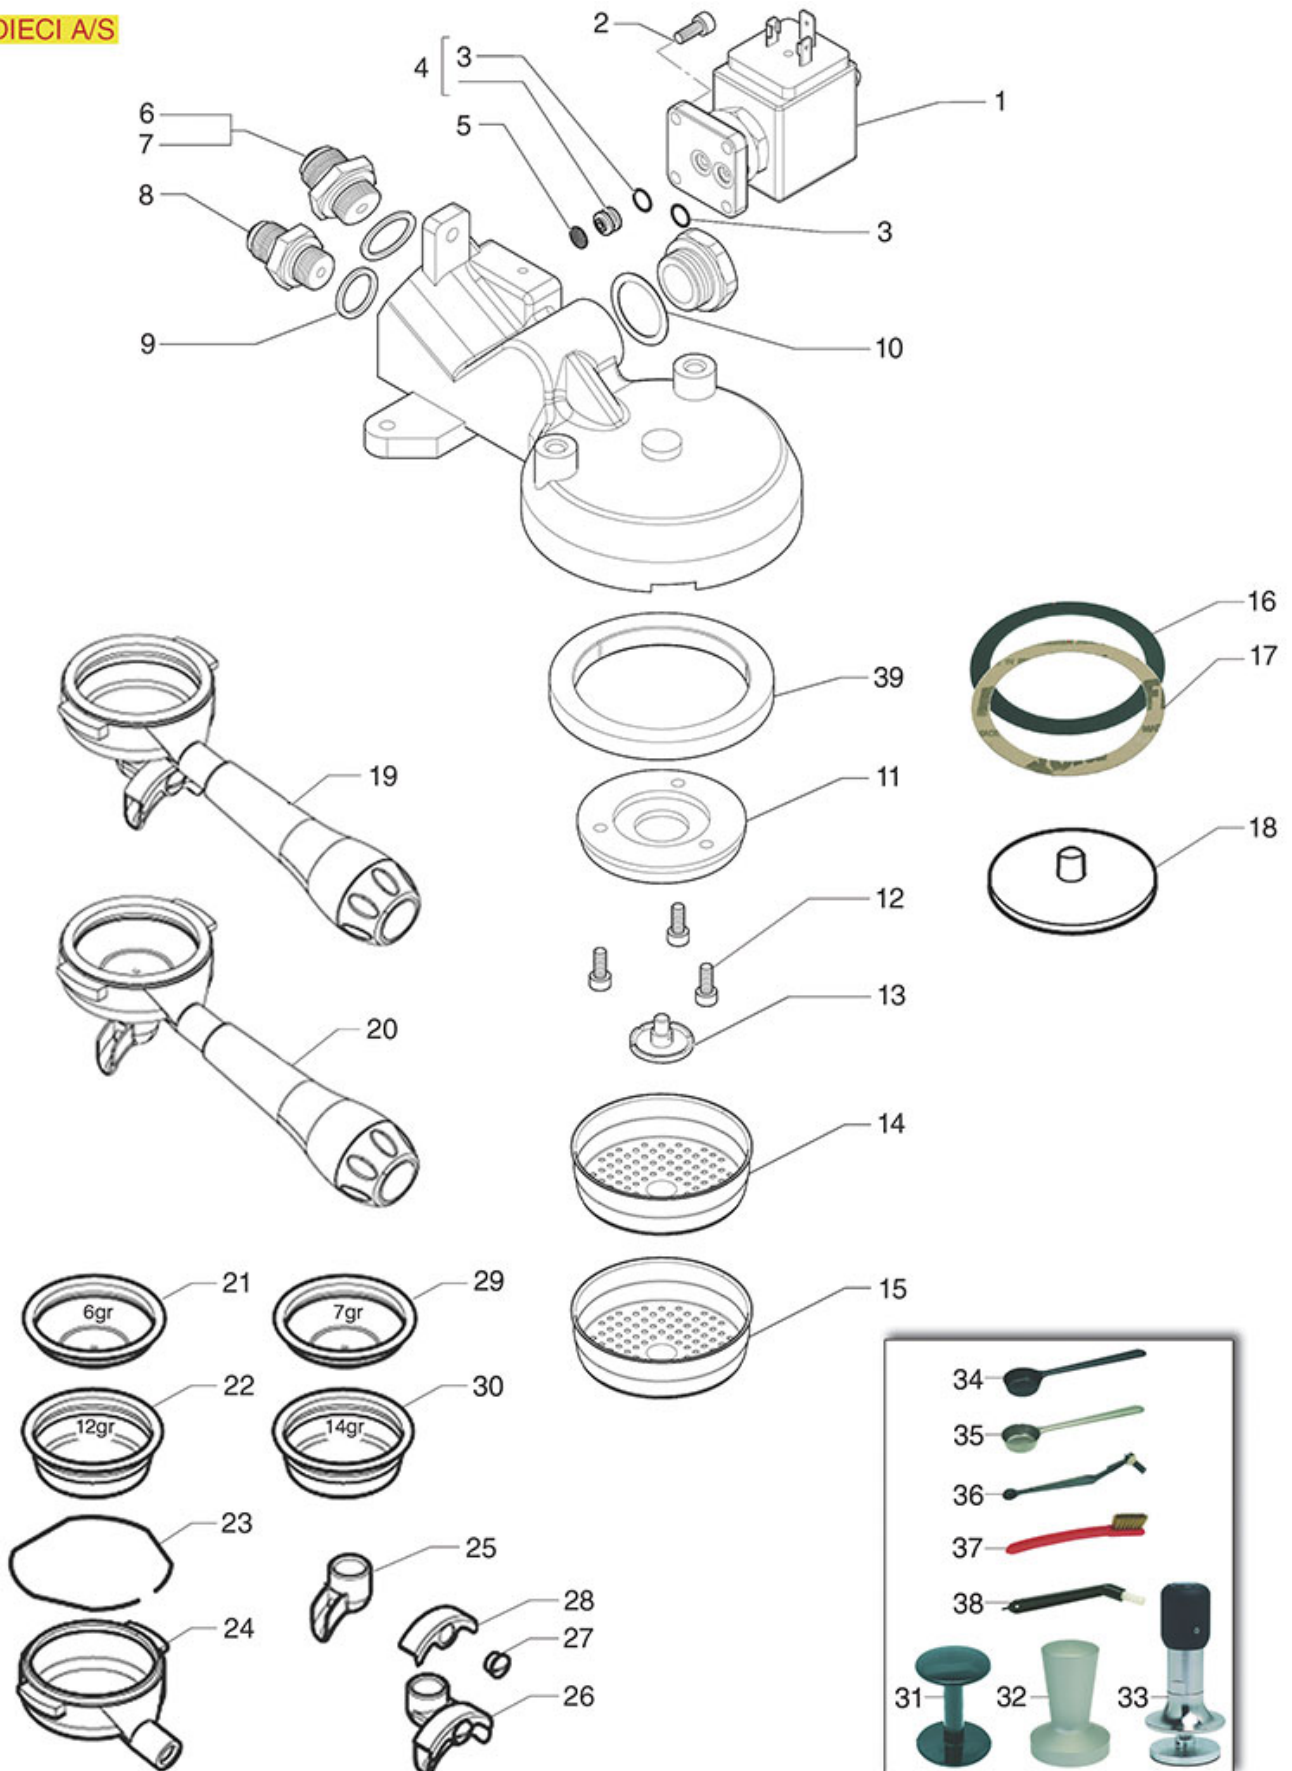

*Suitable **universal spare parts** may not be included*

DIECI COFFEE GROUP

DIECI A/S

CSCA01

Positions without LF code no.: upon request

CASADIO

Position	LF code no.	Description
1	1120330	3-WAY SOLENOID VALVE LUCIFER 240V 50Hz
2	1455034	S/S SCREW T.C.C.E.I M4x10 UNI 5931
3	1186966	GASKET ORM 0057-19 VITON GREEN
5	1160011	WATER FILTER ø 9 mm
9	1186619	COPPER FLAT GASKET ø 18x14x1.5 mm
10	1186248	TEFLON FLAT GASKET ø 27x20x1 mm
11	1086003	SHOWER HOLDER DIFFUSER
12	1455034	S/S SCREW T.C.C.E.I M4x10 UNI 5931
13	1510004	ASSEMBLY SPRINKLER ø 21 mm M5x1
14	1081016	SHOWER SCREEN ø 60 mm
15	1081116	SHOWER SCREEN ø 60 mm
15	1081516	SHOWER ø 60 mm
16	1190002	RUBBER SEAL ø 73x59x1 mm EPDM
17	1190001	PAPER SEAL ø 73x59x0.8 mm
18	1160293	MEMBRANE BLIND FILTER
19	1165097	COMPLETE FILTER HOLDER 2 CUPS CASADIO
20	1165096	COMPLETE FILTER HOLDER 1 CUP CASADIO
21	1160251	1 CUP FILTER 6 g
22	1160252	2-CUP FILTER 12 GRAMS
23	1250101	FILTER BLOCKING SPRING ø 1,00 mm INOX
24	1165065	FILTER HOLDER CIMBALI/FAEMA
25	1022100	SINGLE SPOUT M16
26	1022521	LONG DOUBLE SPOUT ø 3/8"
27	1160559	CHROME PLATED SCREW FOR SPOUT
29	1160335	1 CUP FILTER 7 g
30	1160337	2-CUP FILTER 14 GRAMS
31	1385000	NYLON TAMPER ø 50/52 mm
31	1385002	NYLON COFFEE TAMPER ø 50/57 mm
32	1385053	ANODISED ALUMINUM TAMPER ø 58 mm
32	1385054	ANODISED ALUMINUM TAMPER ø 53 mm
33	1385600	DYNAMOMETRIC MANUAL COFFEE TAMPER ø 57mm
33	1385601	DYNAMOMETRIC MANUAL TAMPER ø 52 mm
34	1069001	PLASTIC MEASURING SPOON 20 ml
35	1069002	STAINLESS STEEL MEASURING SPOON 20 ml
36	1384003	BLACK SHOWER CLEANING BRUSH
37	1384002	BRUSH FOR MAINTENANCE
38	1384001	BRUSH FOR COFFEE SHOWER
39	1186721	FILTER HOLDER GASKET ø 74x57.5x8 mm