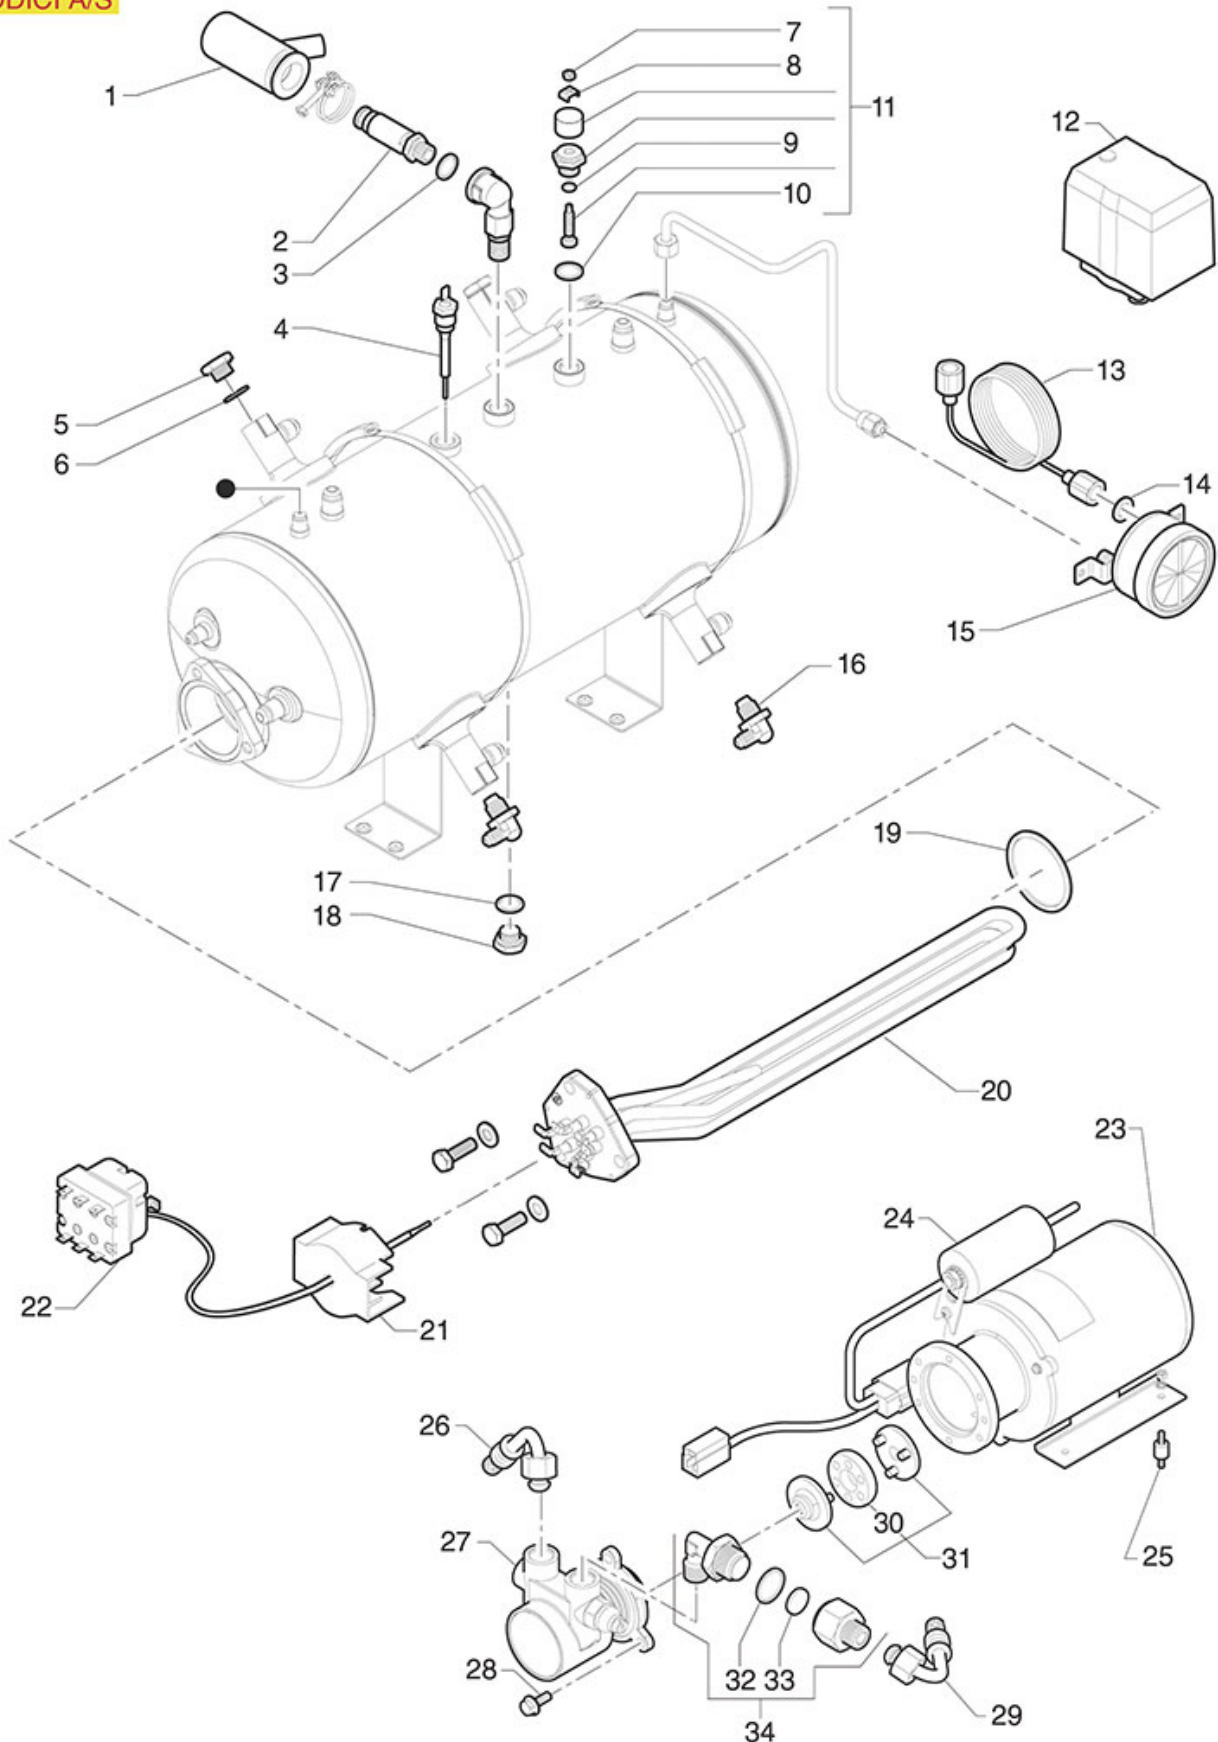

DODICI BOILER AND MOTORS

DODICI A/S

CASADIO

Position	LF code no.	Description
2	1515004	BOILER VALVE $\varnothing$ 1/4"M - 2.0 bar CE/TUV
3	1786166	TEFLON FLAT GASKET $\varnothing$ 18x14x1.5 mm
4	1341038	LEVEL PROBE $\varnothing$ 1/4"M-113 mm
6	1186619	COPPER FLAT GASKET $\varnothing$ 18x14x1.5 mm
7	1348813	HEXAGONAL NORM.NUT M4 ST.STEEL UNI 5588
9	1186362	"O" RING 02021 EPDM
10	1786166	TEFLON FLAT GASKET $\varnothing$ 18x14x1.5 mm
11	1523538	BOILER VALVE $\varnothing$ 1/4"M
12	1320803	PRESSURE SWITCH P303T02 3-POLES 20A 1/4"
14	1186974	FLAT TEFLON GASKET $\varnothing$ 8.5x4.5x1.5 mm
15	1245047	BOILER-PUMP PRESSURE GAUGE $\varnothing$ 62 mm
17	1786166	TEFLON FLAT GASKET $\varnothing$ 18x14x1.5 mm
19	1186607	FLAT CARBO GASKET $\varnothing$ 57.8x50x3 mm
20	1755235	HEATING ELEMENT 5400/6430W 220/400V
22	1444509	THREE-PHASE THERMOSTAT 169°C
23	1240296	MOTOR SMA WITH FLANGE 150W
24	3068016	CAPACITOR μF 10 450V 50/60Hz
27	1330017	ROTARY VANE PUMP PROCON $\varnothing$ 3/8"
28	3528112	S/S SCREW T.E. M6x16 UNI 5739 DIN 24017
30	1191002	RUBBER COUPLING $\varnothing$ 41.5 mm
31	1191003	COMPLETE METAL COUPLING
32	1186969	FLAT GASKET TEFLON $\varnothing$ 25x21x1,5 mm
33	1160068	WATER FILTER $\varnothing$ 18 mm