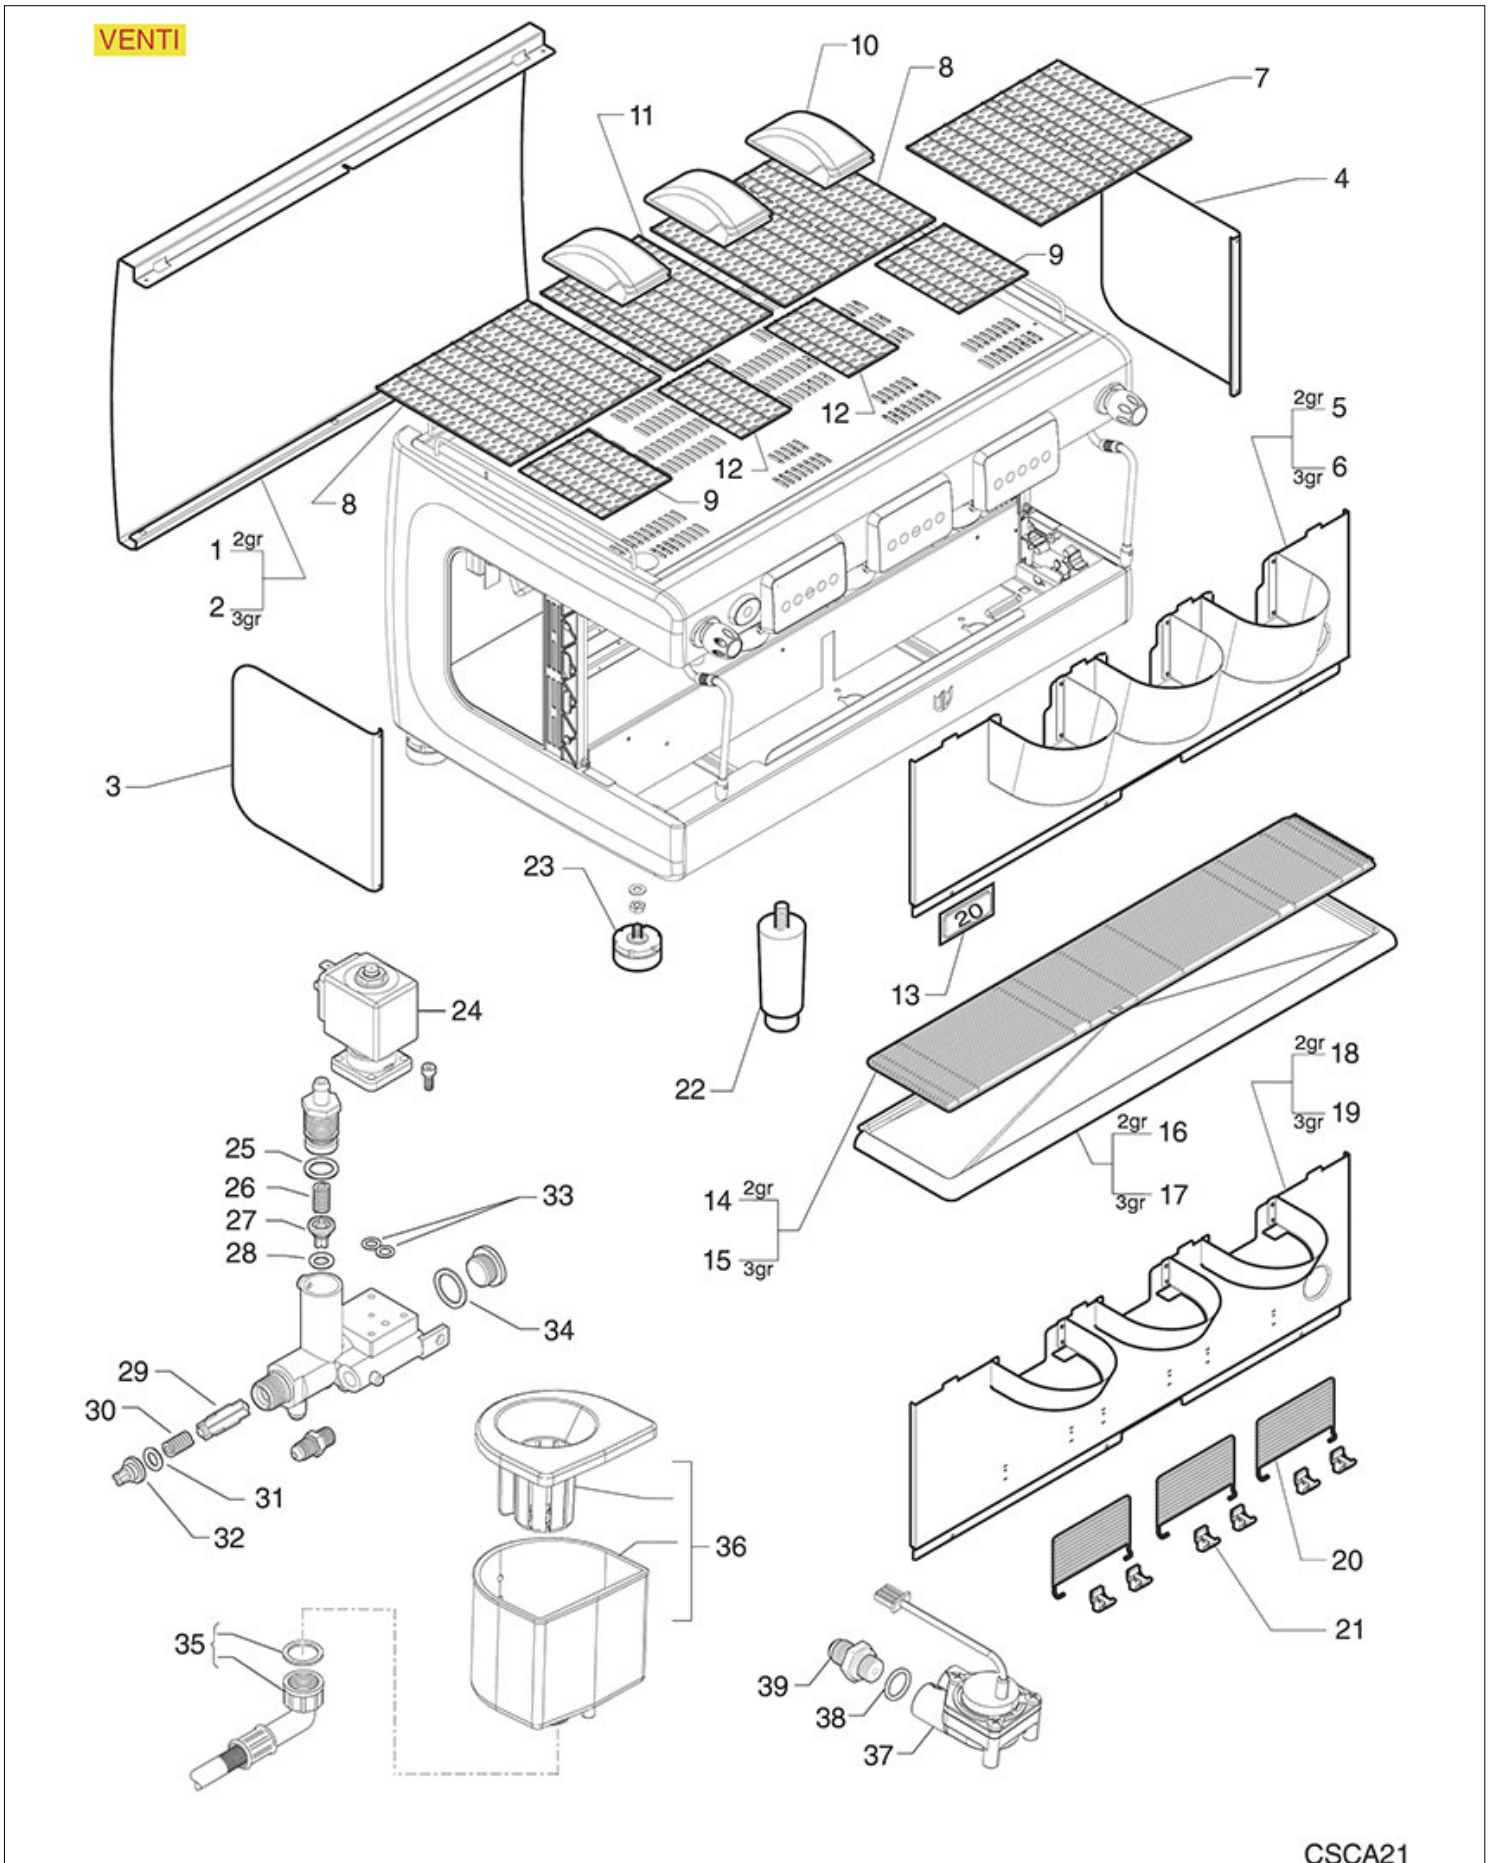

VENTI BODIES AND HYDRAULIC SYSTEM

CASADIO

Position	LF code no.	Description
7	1185029	CUP WARMING GRID
14	1185030	ST.STEEL CUP GRID 2 GROUPS
16	1015028	DRIP TRAY 2 GROUPS
23	1313016	FOOT $\varnothing$ 60 mm M10 H=30+40 mm
25	3060608	O-RING O3050 EPDM
27	1523066	CHECK VALVE
28	1786197	O-RING 03030 GREEN VITON
31	1786197	O-RING 03030 GREEN VITON
32	1523066	CHECK VALVE
33	1186966	GASKET ORM 0057-19 VITON GREEN
34	1186957	FLAT GASKET TEFLON $\varnothing$ 22x17x1,5 mm
35	1449876	DRAIN PIPE $\varnothing$ 3/4" F 2000 mm
36	1527037	DRAIN TANK
37	1455058	VOLUMETRIC FLOWMETER DIGMESA
38	1186950	O-RING 02043 VITON GREEN