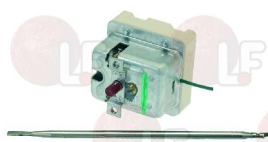

CASADIO 531194700

CASADIO 531194710

1444509 **THREE-PHASE THERMOSTAT 169°C**
with manual reset
covered capillary 900 mm
bulb $\varnothing$ 4x128 mm
for Coffee machine (ASTORIA CMA) PLUS4YOU
for Coffee machine (CIMBALI) M20 - M21 - M27 - M28
M29 - M30 - M31 - M32 - M39 - M39GT
for Coffee machine (WEGA) CONCEPT