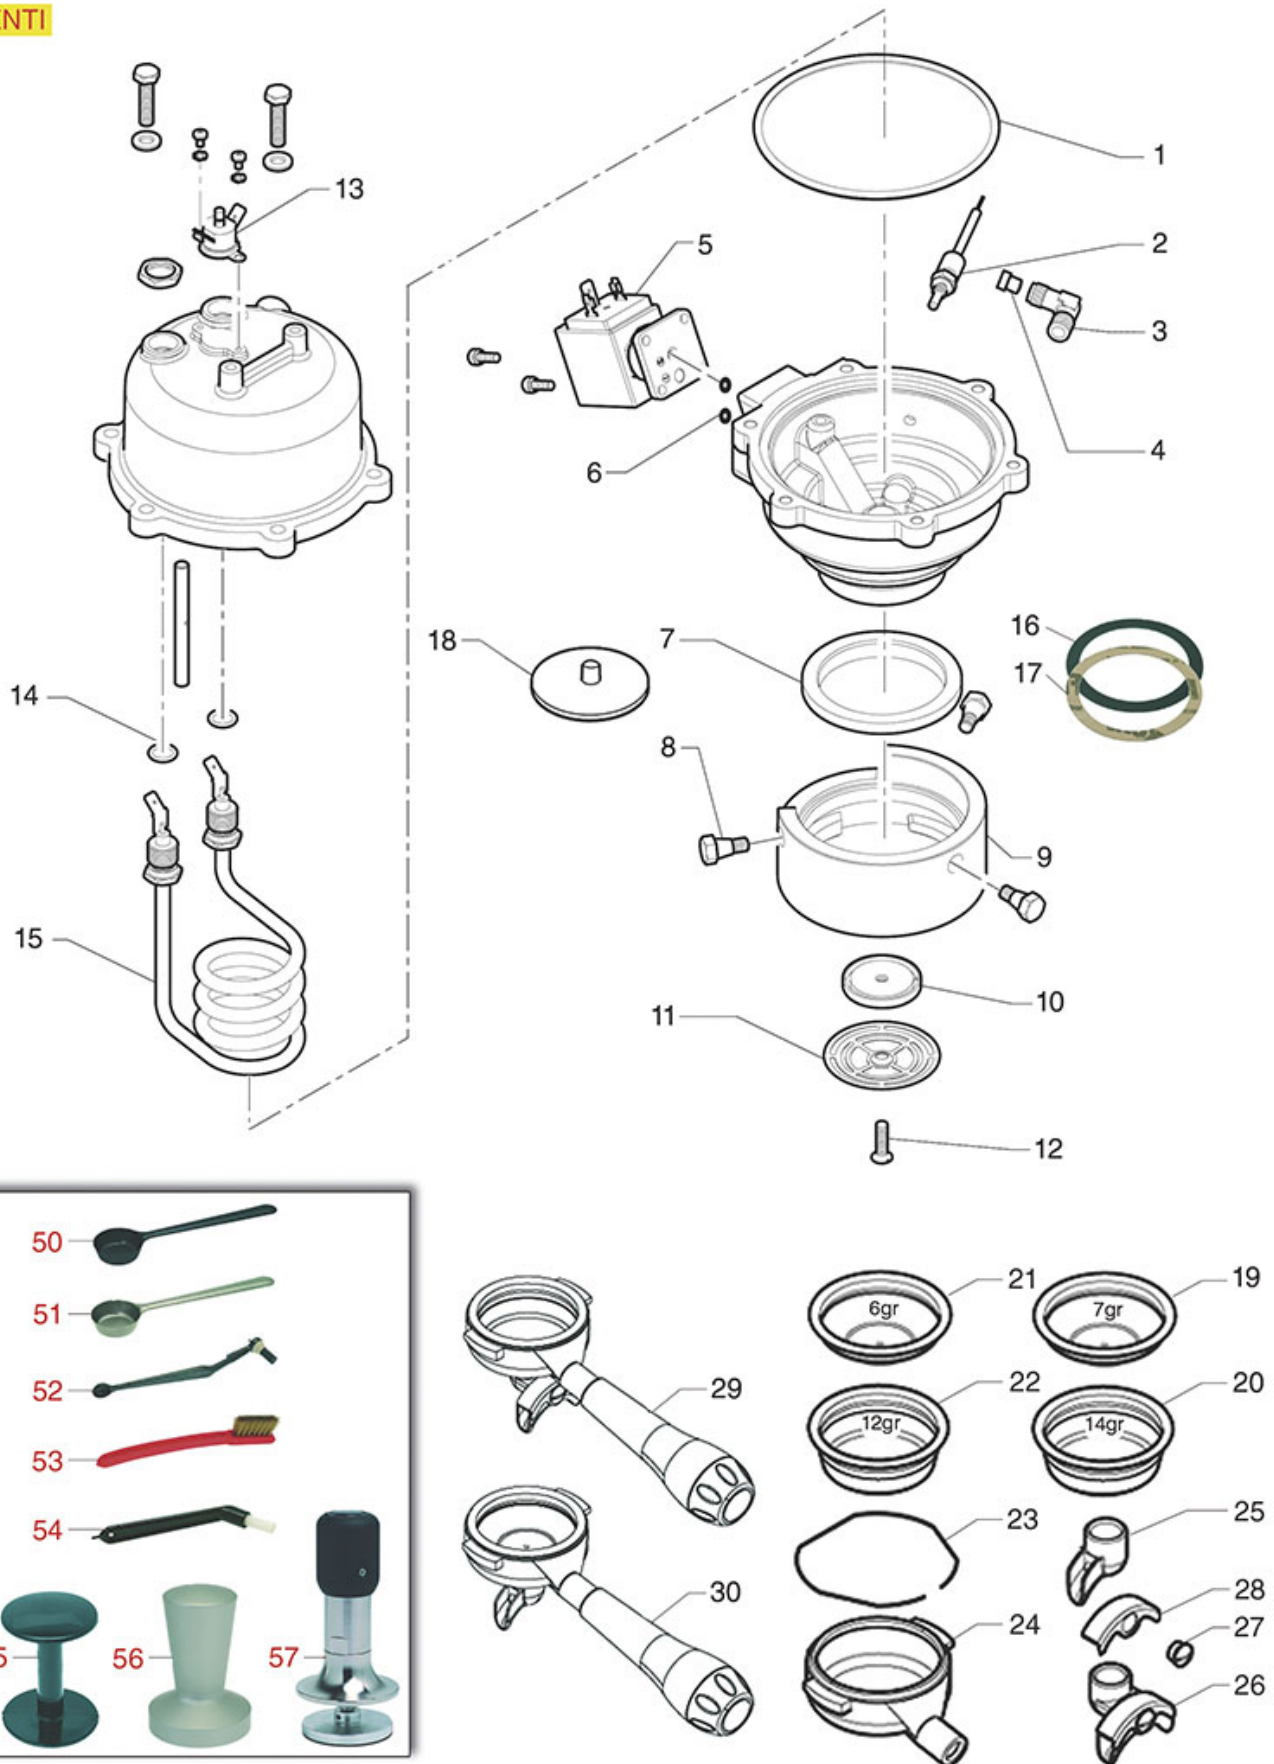

VENTI COFFEE GROUP

VENTI

CSCA20

Positions without LF code no.: upon request

CASADIO

Position	LF code no.	Description
1	5501389	VITON O-RING 04400 BLACK
2	1397042	TEMPERATURE PROBE
6	3243139	O-RING 02025 EPDM
7	1186701	FILTER HOLDER GASKET \varnothing 71x56x9 mm
8	1184016	BELL SCREW M15-20-25-27-28-30
10	1081005	BREW GROUP SPRAY NOZZLE \varnothing 35 mm M5X1
11	1081006	SHOWER SCREEN \varnothing 51.5 mm
12	1528011	SHOWER STAINLESS STEEL SCREW M5x20
14	1186803	O-RING 02037 EPDM
15	1755237	HEATING ELEMENT 1550/1300W 220/240V
16	1190003	RUBBER THICKNESS \varnothing 70x57x1 mm EPDM
17	1190005	PAPER SEAL \varnothing 70x57x0.5 mm
17	1190051	PAPER SEAL \varnothing 70x57x0.8 mm
18	1160293	MEMBRANE BLIND FILTER
19	1160335	1 CUP FILTER 7 g
20	1160337	2-CUP FILTER 14 GRAMS
21	1160251	1 CUP FILTER 6 g
22	1160252	2-CUP FILTER 12 GRAMS
23	1250101	FILTER BLOCKING SPRING \varnothing 1,00 mm INOX
24	1165065	FILTER HOLDER CIMBALI/FAEMA
25	1022100	SINGLE SPOUT M16
26	1022521	LONG DOUBLE SPOUT \varnothing 3/8"
27	1160559	CHROME PLATED SCREW FOR SPOUT
29	1165097	COMPLETE FILTER HOLDER 2 CUPS CASADIO
30	1165096	COMPLETE FILTER HOLDER 1 CUP CASADIO
50	1069001	PLASTIC MEASURING SPOON 20 ml
51	1069002	STAINLESS STEEL MEASURING SPOON 20 ml
52	1384003	BLACK SHOWER CLEANING BRUSH
53	1384002	BRUSH FOR MAINTENANCE
54	1384001	BRUSH FOR COFFEE SHOWER
55	1385000	NYLON TAMPER \varnothing 50/52 mm
55	1385002	NYLON COFFEE TAMPER \varnothing 50/57 mm
56	1385053	ANODISED ALUMINUM TAMPER \varnothing 58 mm
56	1385054	ANODISED ALUMINUM TAMPER \varnothing 53 mm
57	1385600	DYNAMOMETRIC MANUAL COFFEE TAMPER \varnothing 57mm
57	1385601	DYNAMOMETRIC MANUAL TAMPER \varnothing 52 mm