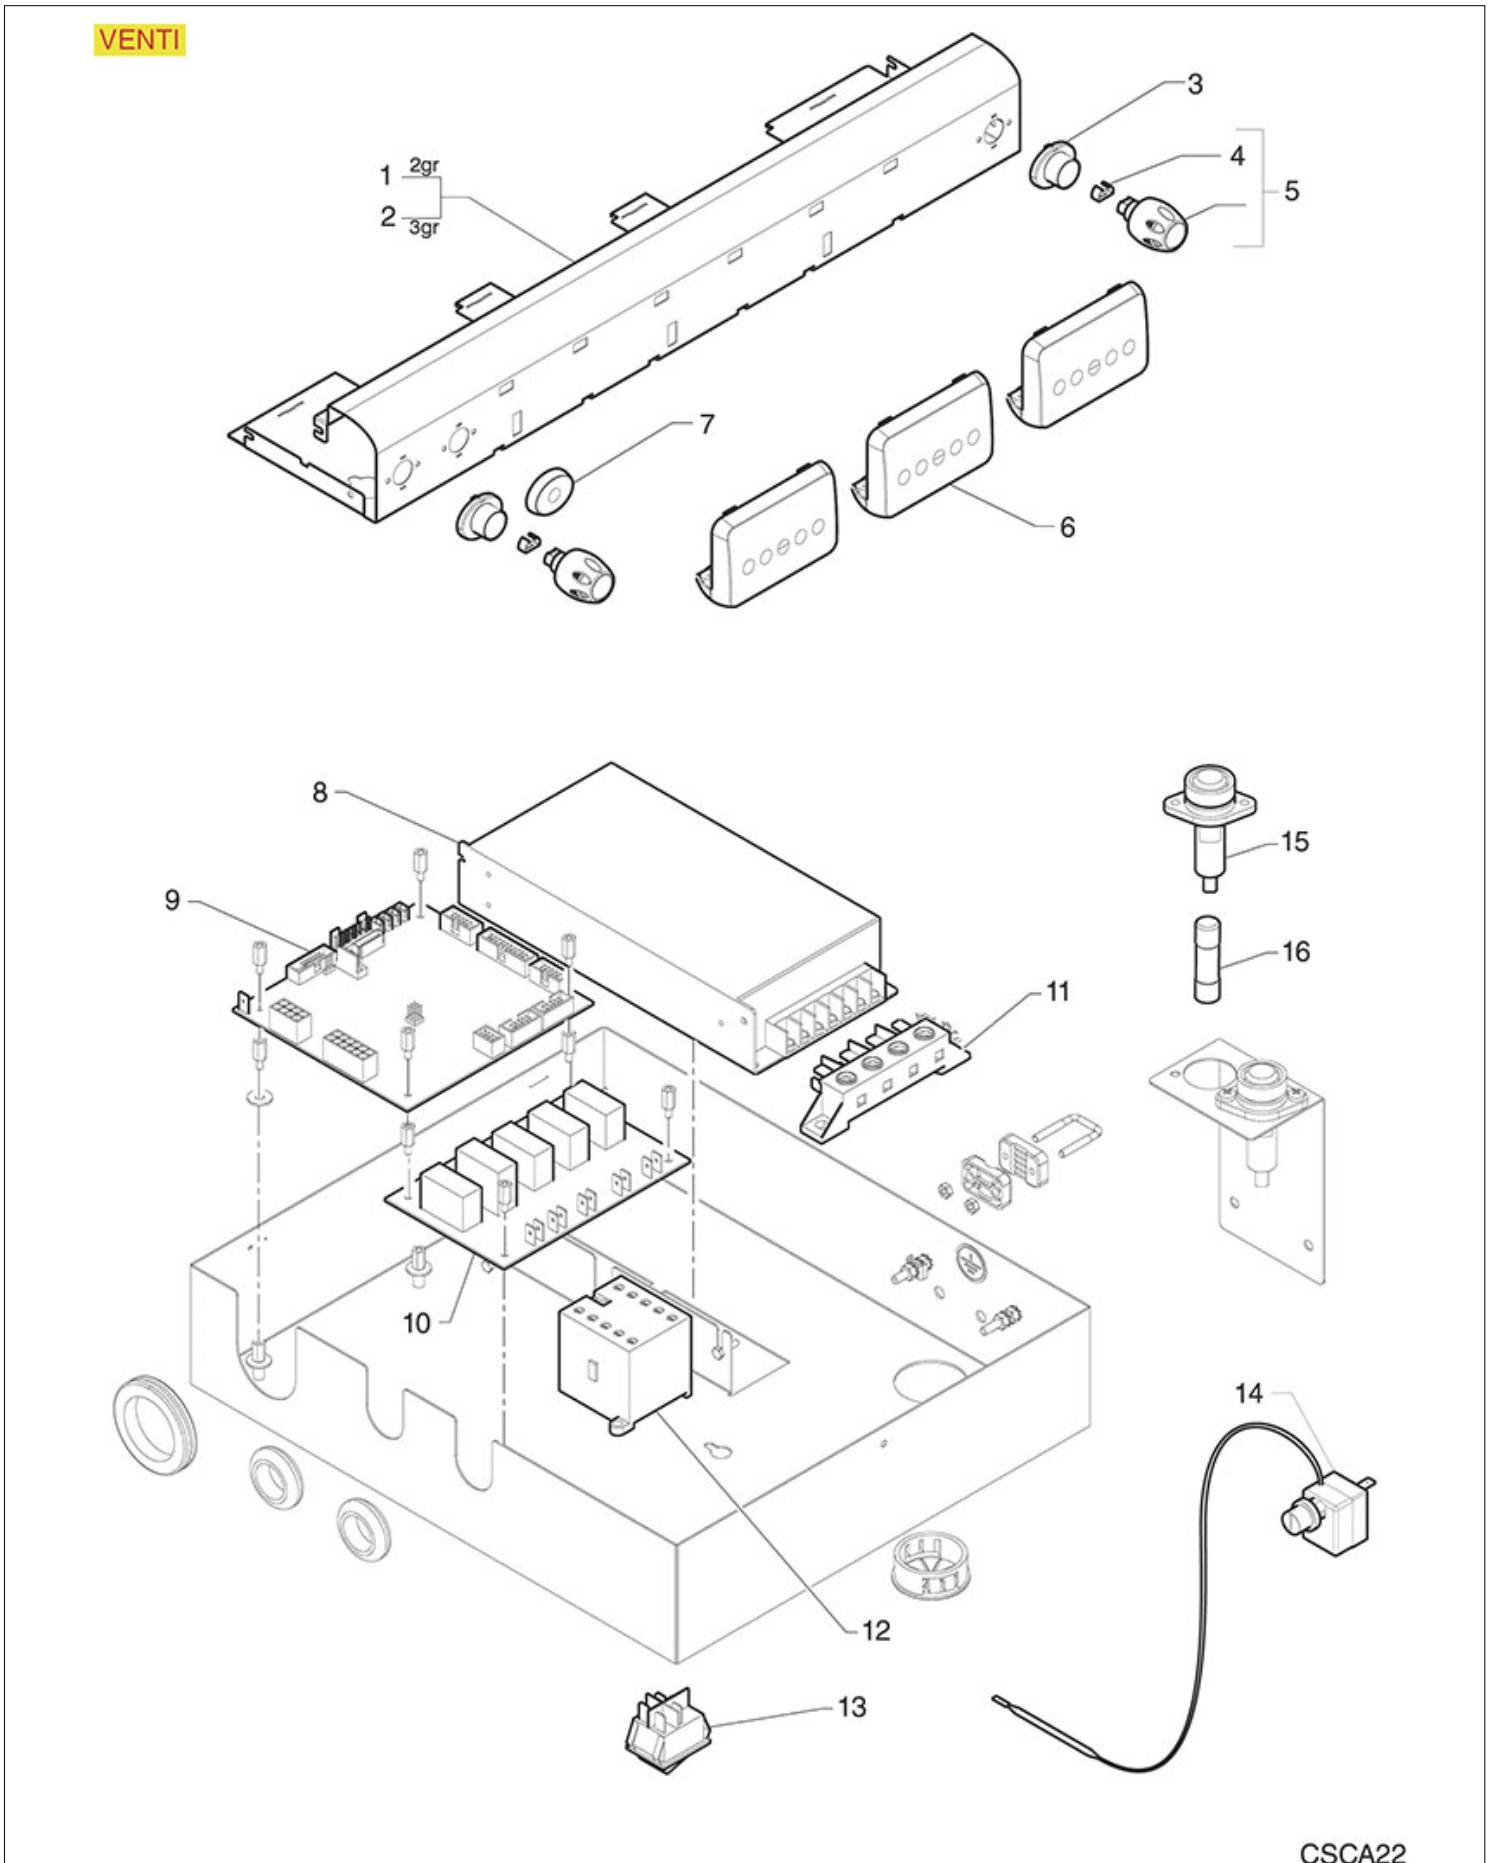

VENTI ELECTRICAL COMPONENTS

Positions without LF code no.: upon request

CASADIO

Position	LF code no.	Description
4	1241561	ELASTIC RING FOR KNOB
5	1241167	WATER/STEAM TAP KNOB
6	1319438	PUSH-BUTTON PANEL 7 BUTTONS
11	3247037	4-POLE TERMINAL BLOCK FV173 40A 600V
12	1454001	CONTACTOR ALLEN-BRADLEY K09 20A 400V
13	1319202	GREEN TWO-POLE SWITCH 16A 250V
14	5047881	SINGLE-PHASE THERMOSTAT 170°C