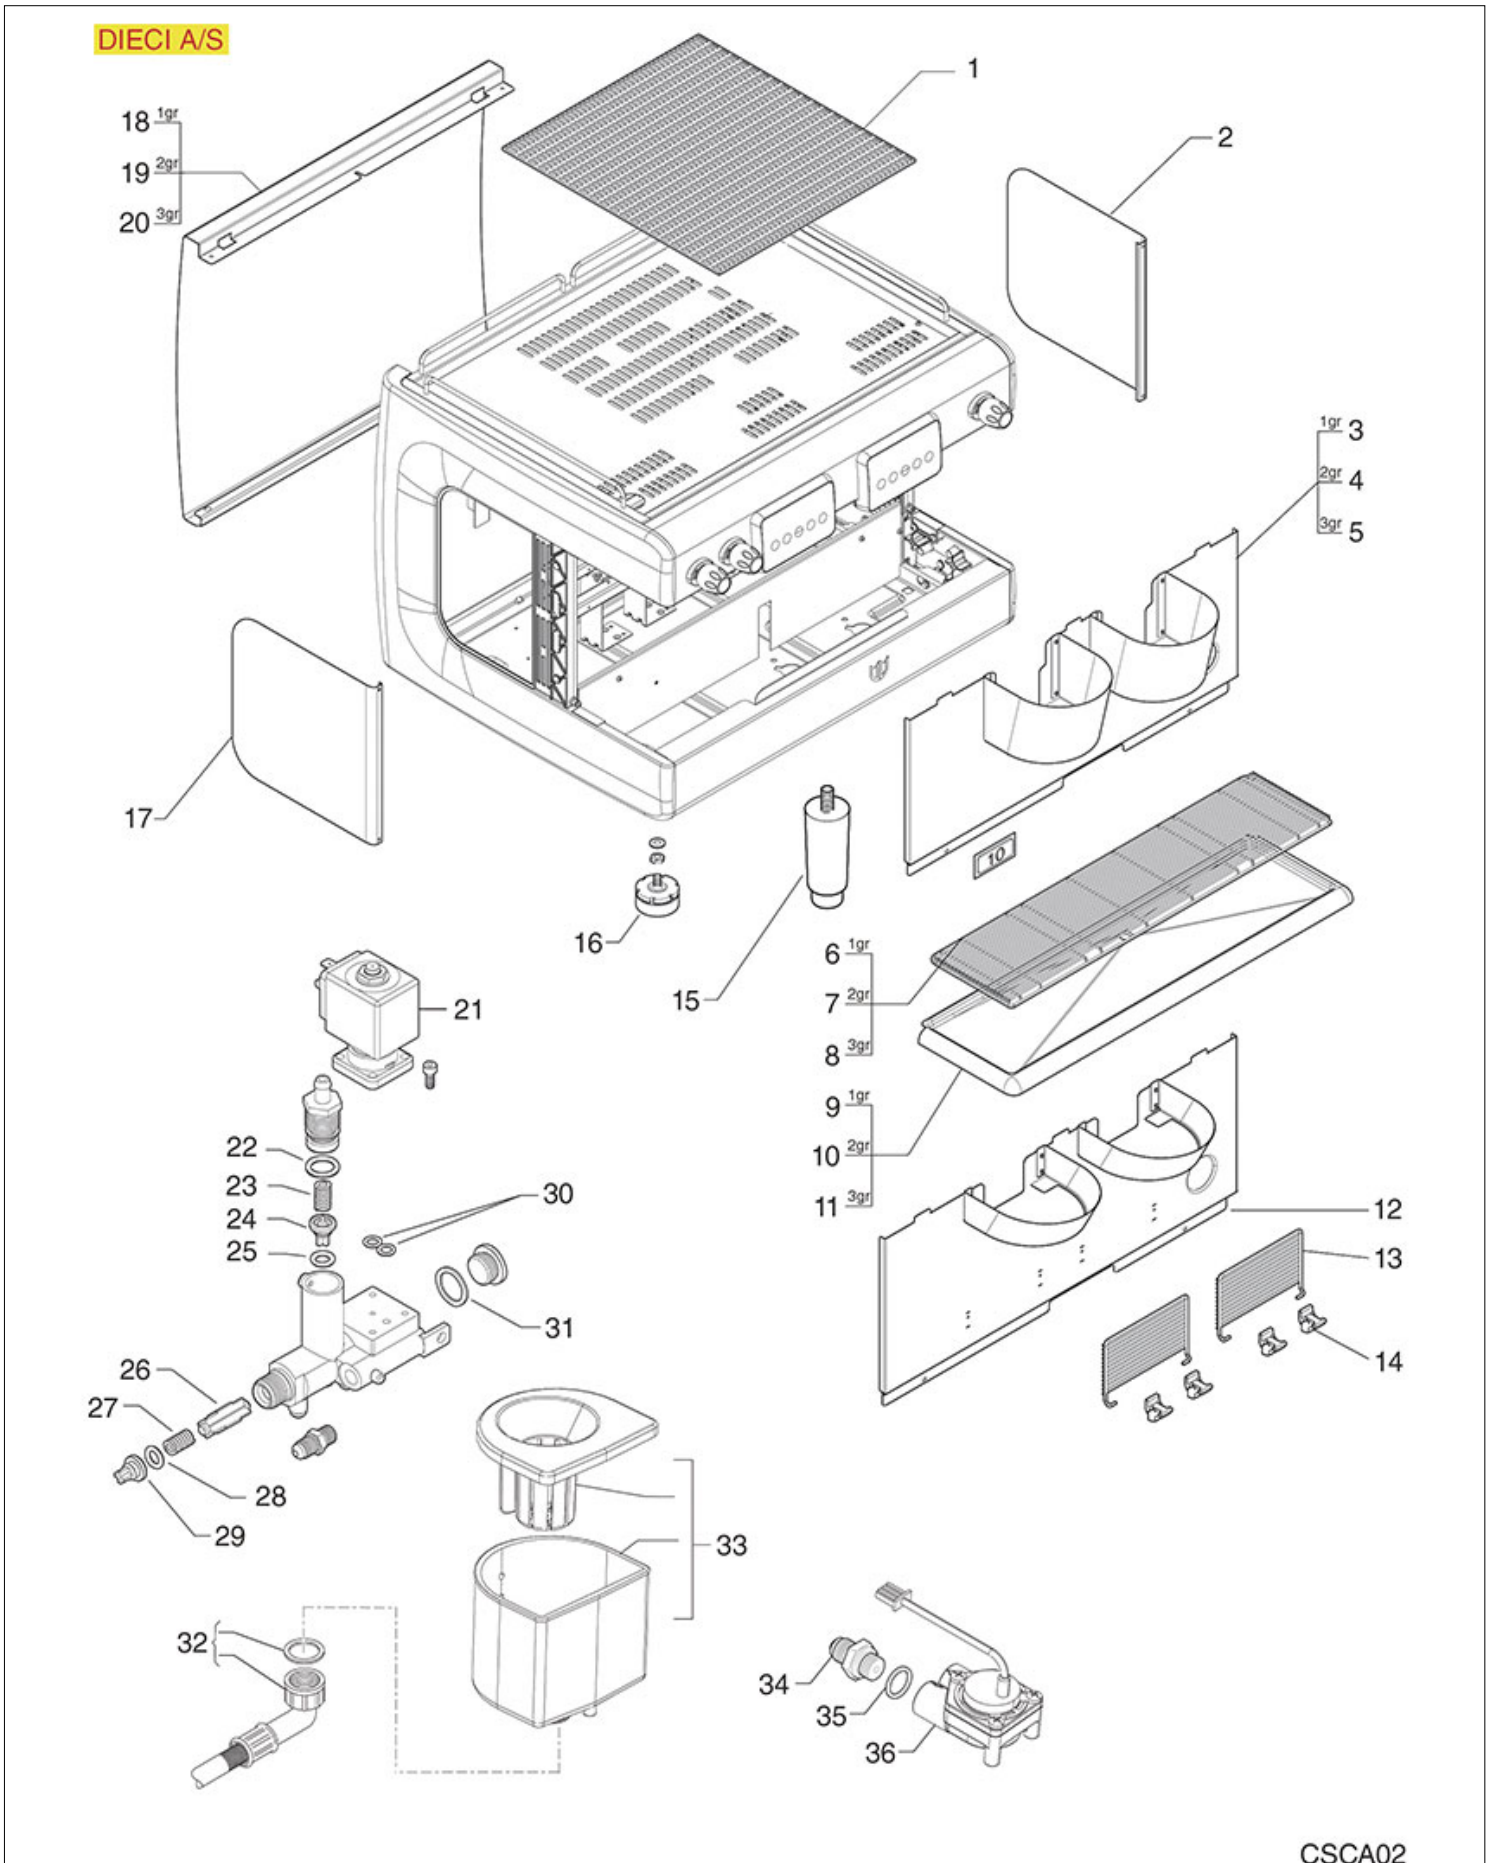

DIECI BODIES AND HYDRAULIC SYSTEM

CASADIO

Position	LF code no.	Description
1	1185029	CUP WARMING GRID
7	1185030	ST.STEEL CUP GRID 2 GROUPS
10	1015028	DRIP TRAY 2 GROUPS
16	1313016	FOOT $\varnothing$ 60 mm M10 H=30+40 mm
21	1120192	2-WAY SOLENOID VALVE LUCIFER 220/240V
22	3060608	O-RING O3050 EPDM
24	1523066	CHECK VALVE
25	1786197	O-RING 03030 GREEN VITON
28	1786197	O-RING 03030 GREEN VITON
29	1523066	CHECK VALVE
30	1186966	GASKET ORM 0057-19 VITON GREEN
31	1186957	FLAT GASKET TEFLON $\varnothing$ 22x17x1,5 mm
32	1449876	DRAIN PIPE $\varnothing$ 3/4" F 2000 mm
33	1527037	DRAIN TANK
35	1186950	O-RING 02043 VITON GREEN
36	1455058	VOLUMETRIC FLOWMETER DIGMESA