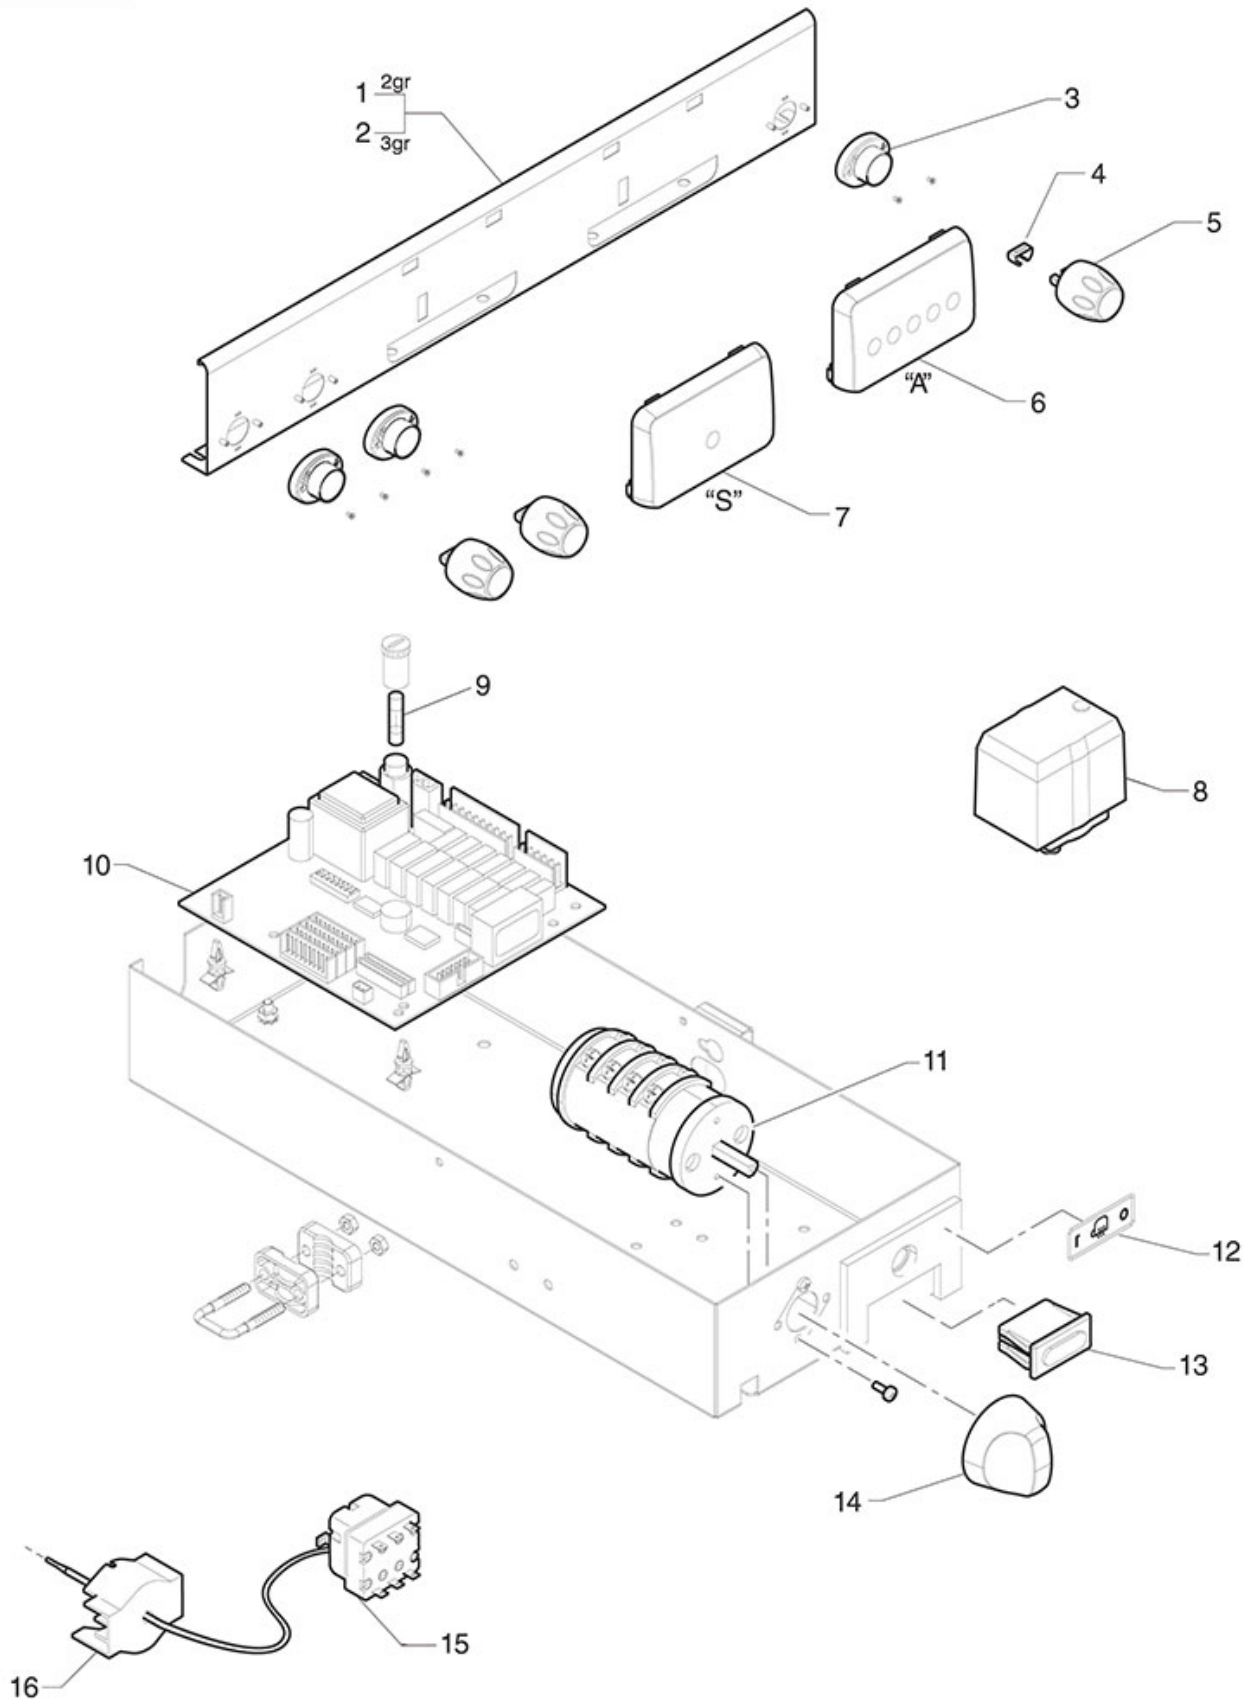

DODICI ELECTRICAL COMPONENTS

DODICI A/S

CASADIO

Position	LF code no.	Description
4	1241561	ELASTIC RING FOR KNOB
5	1241167	WATER/STEAM TAP KNOB
6	1319439	PUSH-BUTTON PANEL 5 BUTTONS
7	1319489	PUSH-BUTTON PANEL 1 KEY
8	1320803	PRESSURE SWITCH P303T02 3-POLES 20A 1/4"
9	3049052	QUICK ACTING FUSE 5x20 - 10 PCS
11	1057004	SELECTOR SWITCH 0-2 POSITIONS 20A 600V
13	5029541	BLACK BIPOLAR SWITCH 16A 250V
14	1241033	SELECTOR SWITCH KNOB ø 40 mm
15	1444509	THREE-PHASE THERMOSTAT 169°C