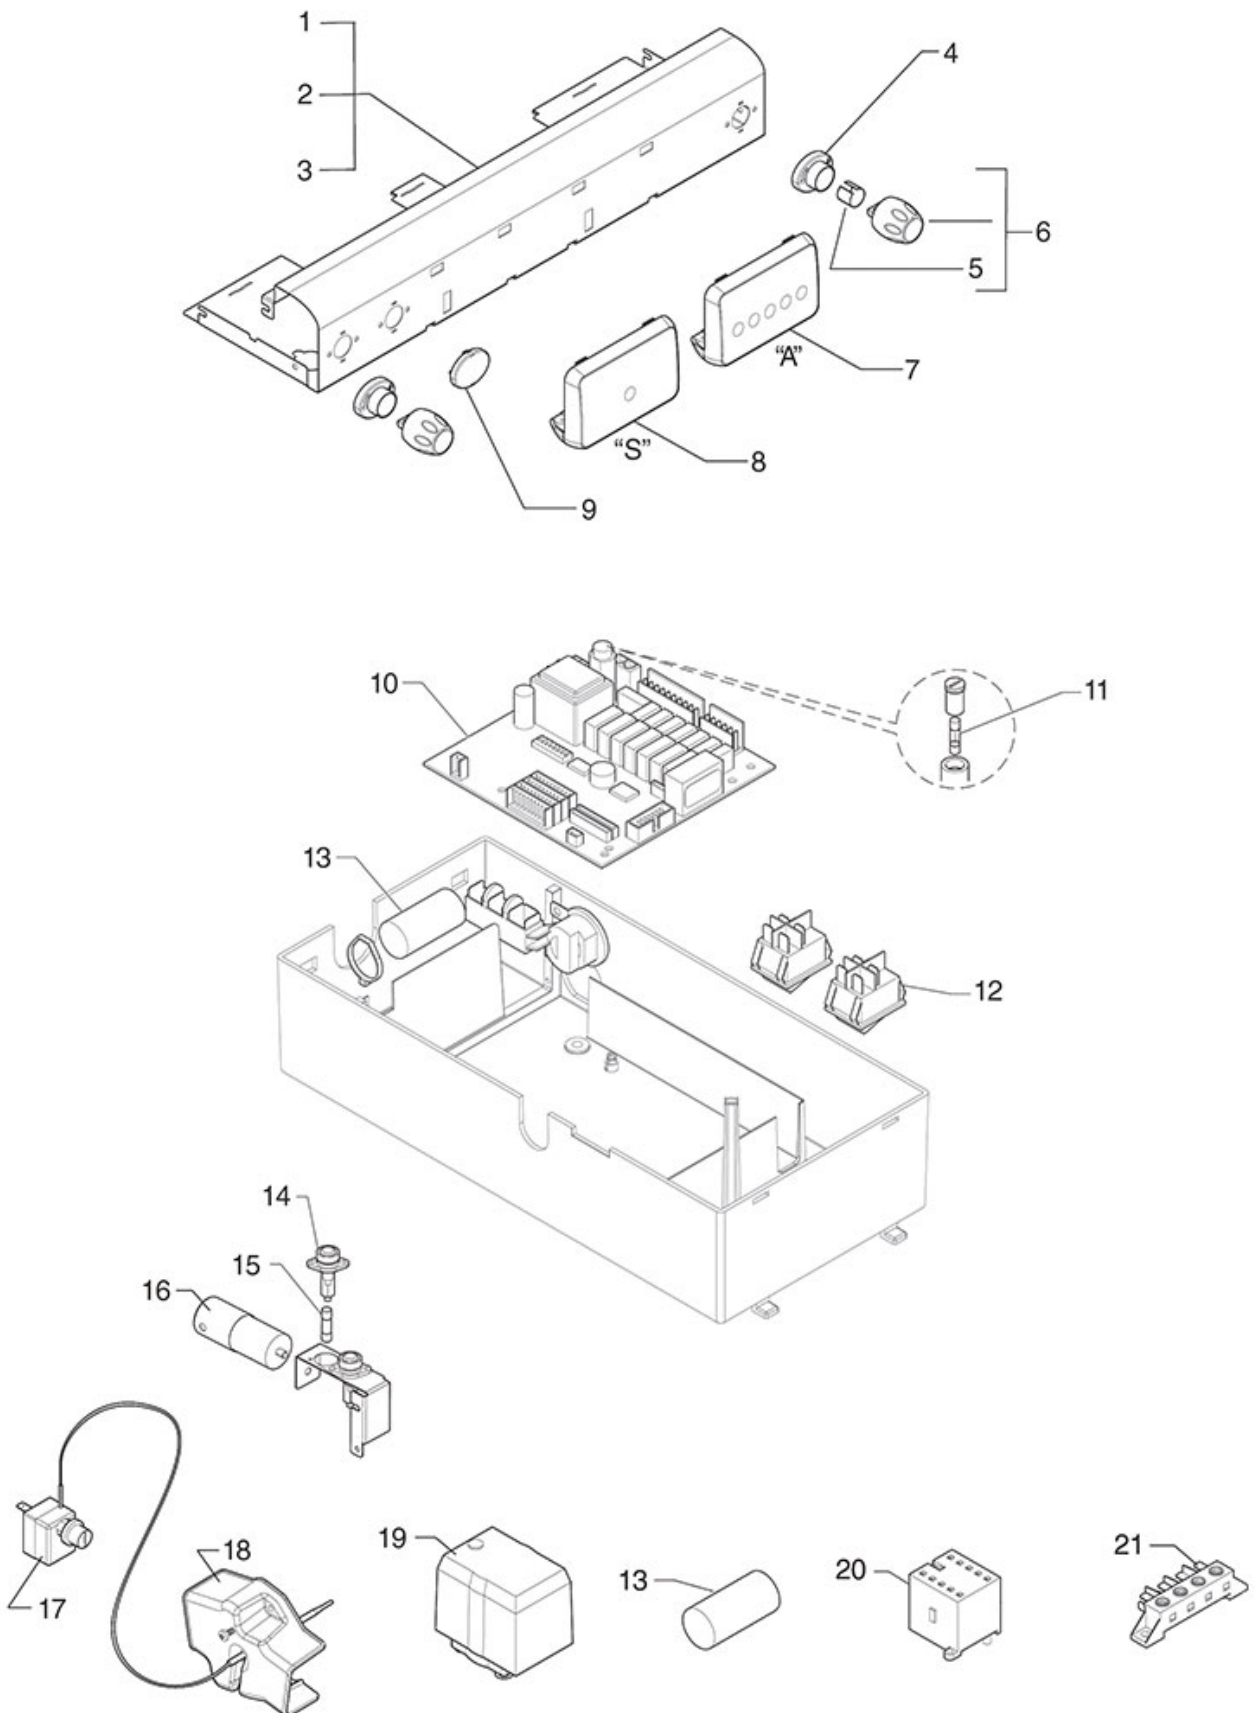

DIECI ELECTRICAL COMPONENTS

DIECI A/S

CASADIO

Position	LF code no.	Description
5	1241561	ELASTIC RING FOR KNOB
6	1241167	WATER/STEAM TAP KNOB
7	1319434	PUSH-BUTTON PANEL 5 BUTTONS
8	1319435	PUSH-BUTTON PANEL 1 BUTTON
11	3049052	QUICK ACTING FUSE 5x20 - 10 PCS
12	1319202	GREEN TWO-POLE SWITCH 16A 250V
16	3068016	CAPACITOR μ F 10 450V 50/60Hz
17	5047881	SINGLE-PHASE THERMOSTAT 170°C
19	1320803	PRESSURE SWITCH P303T02 3-POLES 20A 1/4"
20	1454001	CONTACTOR ALLEN-BRADLEY K09 20A 400V
21	3247037	4-POLE TERMINAL BLOCK FV173 40A 600V